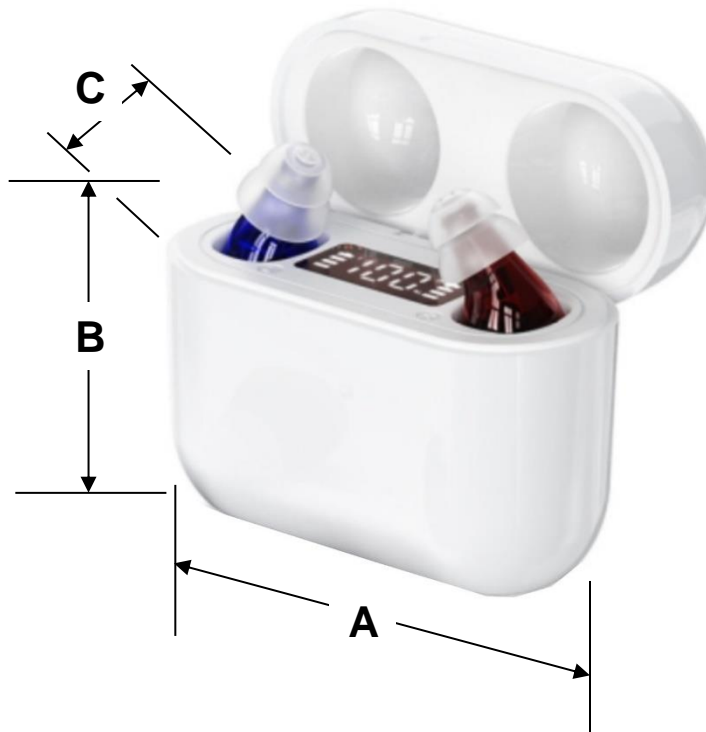

Specific Dimensions of the Mini Rechargeable Hearing Aid, LoudAudi in mm.			
Item #	A	B	C
USLDA-001	120	90	40

Image gallery of the Mini Rechargeable Hearing Aid, LoudAudi.

MAGNETIC CHARGING LONG BATTERY LIFE