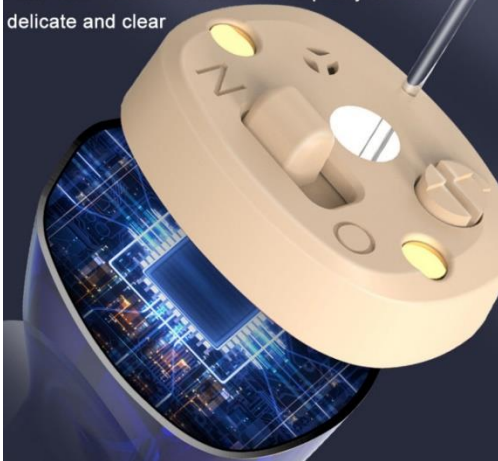

Automatic noise reduction sound quality is more delicate and clear

Push button design one key operation, the elderly simple to understand