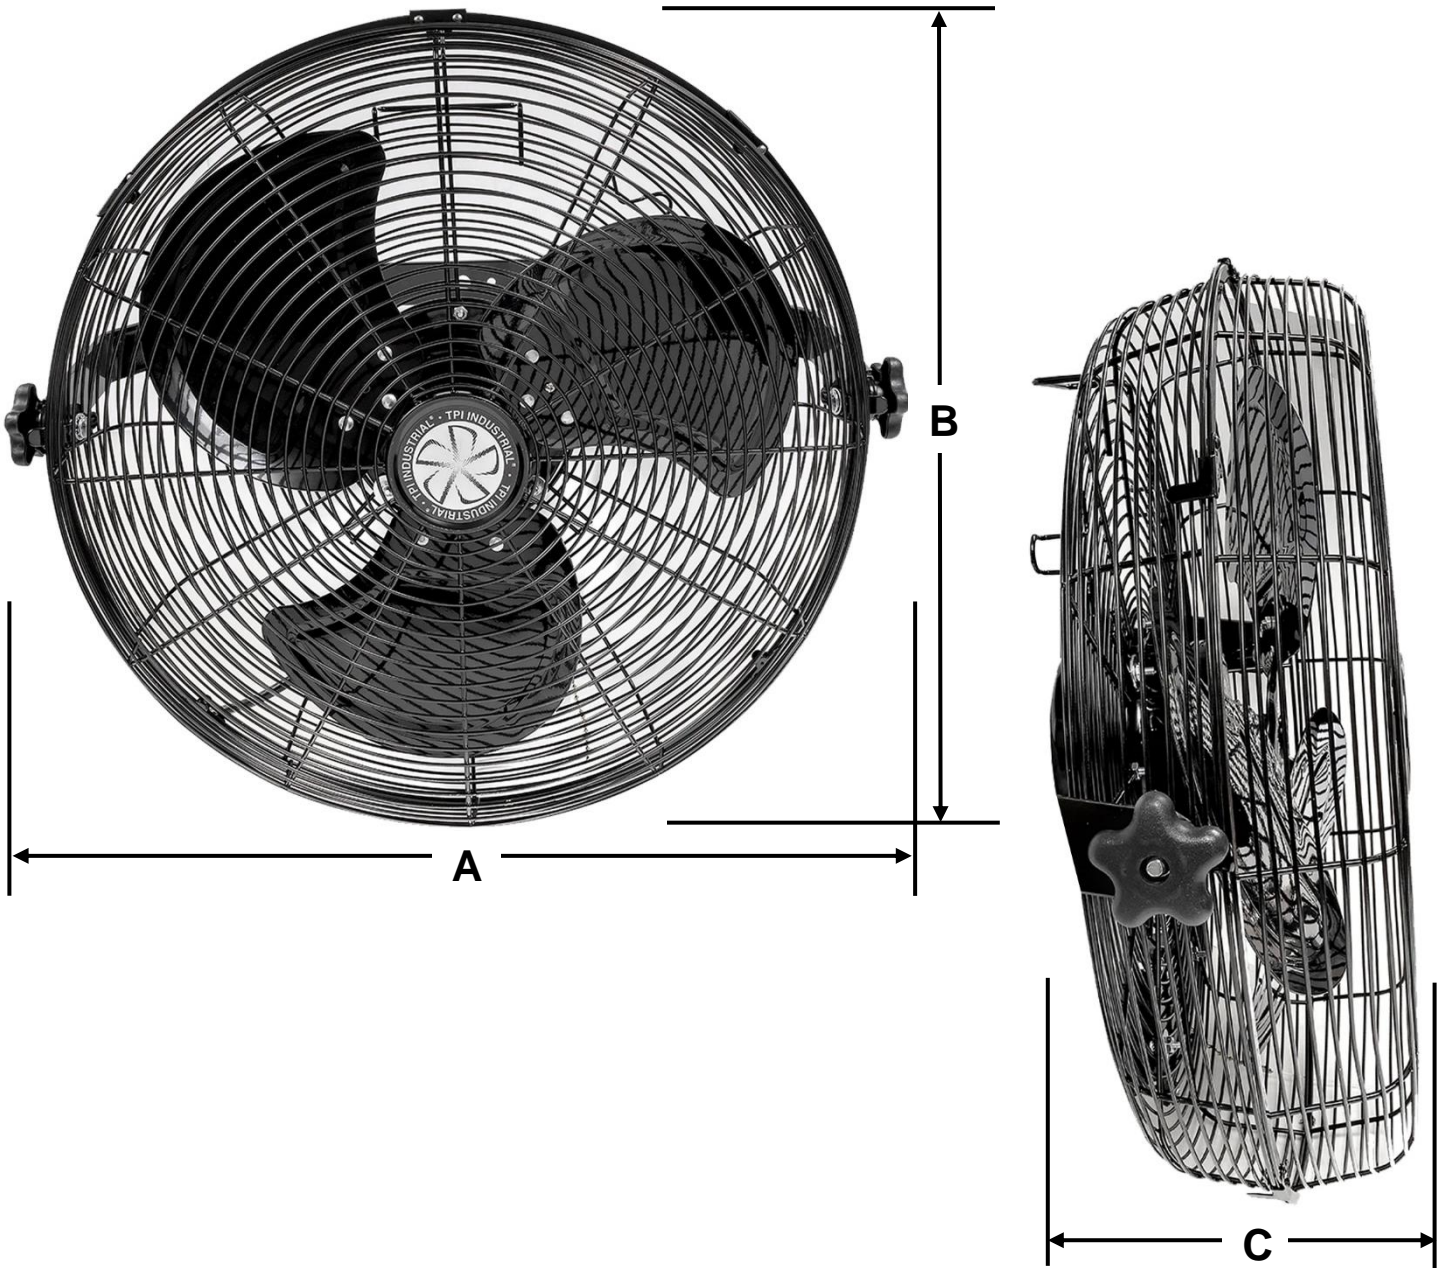

VentDepot.com

Ecological HVAC Supply & Engineering
1-888-514-1516, (626) 771-0048, F: (626) 771-0047
sales@ventdepot.com www.VentDepot.com

TPI Corporation
America's Comfort Conditioning Company

U-TE-HD Series

Outdoor Rated Yoke Mount Fans

Dimensions (In.) of U-TE-HD Series Outdoor Rated Yoke Mount Fans.

Series	Width A	Height B	Depth C
USUHD-001	20½"	21½"	10½"
USUHD-002	26"	27"	10½"