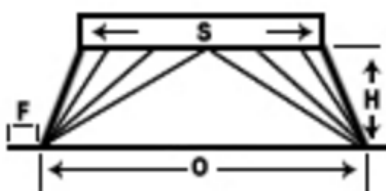

Dimensions (in) of Curb Roof Mounting Base StainlessCurb

Series	Length A	Width B	Height C
USSSB-001 & 002	16"	16"	16"
USSSB-003 & 004	20"	20"	16"
USSSB-005 to 007	24"	24"	16"
USSSB-008 to 010	30"	30"	16"
USSSB-011 & 012	36"	36"	24"
USSSB-013 & 014	40"	40"	24"

Short Description of Curb Roof Mounting Base StainlessCurb

Item #	Manufacturing #	Short Description 70 Characters Maximum
USGVC-001	CB04G	Ø4", Base Height 10", Flange 4", Roof Opening 6"x6", sTAINLESS Steel.

SEO Table of Curb Roof Mounting Base StainlessCurb

Title
Curb Roof Mounting Base Stainless Steel StainlessCurb.
Meta Description
Curb Roof Mounting Base Stainless Steel StainlessCurb for Commercial Use, Curb Roof Mounting Base Stainless Steel StainlessCurb for Industrial Use, Curb Roof Mounting Base Stainless Steel StainlessCurb for Residential Use, Curb Roof Mounting Base Stainless Steel StainlessCurb for Outdoor Use, Curb Roof Mounting Base Stainless Steel StainlessCurb for Ventilation Use, Curb Roof Mounting Base Stainless Steel StainlessCurb for Cooling Use, Curb Roof Mounting Base Stainless Steel StainlessCurb for Extraction Use.
Meta Key Words
Curb Roof Mounting Base Stainless Steel StainlessCurb for Commercial Use, Curb Roof Mounting Base Stainless Steel StainlessCurb for Industrial Use, Curb Roof Mounting Base Stainless Steel StainlessCurb for Residential Use, Curb Roof Mounting Base Stainless Steel StainlessCurb for Outdoor Use, Curb Roof Mounting Base Stainless Steel StainlessCurb for Ventilation Use, Curb Roof Mounting Base Stainless Steel StainlessCurb for Cooling Use, Curb Roof Mounting Base Stainless Steel StainlessCurb for Extraction Use.
Meta URL (file name)
curb-roof-mounting-base-stainless-steel-stainlesscurb-us-english.htm

Product Line Description of Curb Roof Mounting Base StainlessCurb

```
<FONT Size=1>
<b>Type:</b> Curb Roof Mounting Base Stainless Steel StainlessCurb <br>
<b>Neck Diameters:</b> 4,5,6,7,8,9,10,12,14,16,18,20,24 & 30<br>
<b>Base Type:</b> Curb Base<br>
<b>Material:<b> Stainless Steel<br>
<b>Finish:</b> Natural<br>
<b>Color:</b> Natural Stainless Steel<br>
<b>Use:</b> Turbine Vents for Ventilation in small, medium and large areas, Industrial, Commercial, and Residential<br>
<b>Warranty:</b> 10 years<br>
<b>Ship By:</b> LTL Freight<br>
</FONT>
```