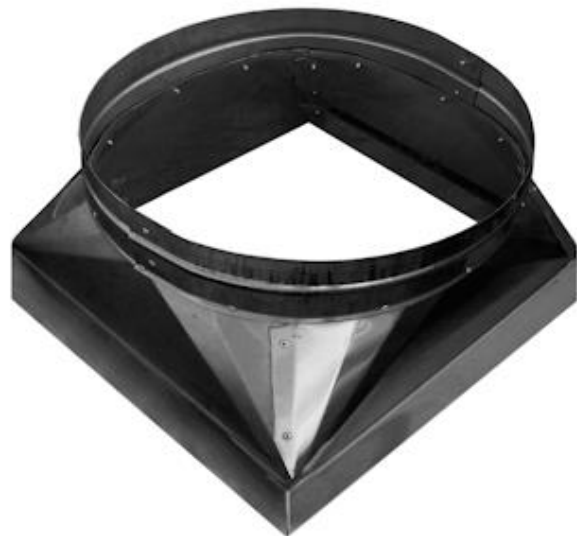

General Characteristics of Curb Roof Mounting Base StainlessCurb

The StainlessCurb is a stainless steel made curb base made for stainless steel turbines.

Installed properly the curb bases will stop the turbines from leaking water.

For Industrial, commercial and residential use.

Outdoor use only.

Perfect for ventilation, cooling and the extraction of fumes, dust, smoke, pollen or gases ect.

The StainlessCurb bases are made from sheet stainless steel, with excellent manufacturing detail.

The stainless steel bases for the turbines, allow them to operate correctly and more efficiently.

All turbines and bases must be leveled horizontally for them to work properly and have proper air flow.

Product Applications of Curb Roof Mounting Base StainlessCurb

These bases are used with our Turbine Vents for ventilation in small, medium, and large areas, bathrooms, warehouses, factories, commercial buildings, and all large ventilation projects.

For residential, commercial and industrial use.

Used outdoors.

Warranties of Curb Roof Mounting Base StainlessCurb

Manufacturer's Limited Warranty: 10 Years, void with Tornados, Hurricanes, and Chemical Destruction

Specific characteristics of Curb Roof Mounting Base StainlessCurb

Item #	Manufacturing #	Diameter (S) In.	Material	Base Height (H) In.	Roof Opening (O) In.	Flange (F) In.	Weight and Dimension with Packaging	
							Lbs.	L,W,H In.
USSSB-001	CB04SS	04	Stainless	10	6x6	4	7	6,6,16
USSSB-002	CB05SS	05	Stainless	10	8x8	4	9	8,8,16
USSSB-003	CB06SS	06	Stainless	10	8x8	4	9	8,8,16
USSSB-004	CB07SS	07	Stainless	10	10x10	4	10	10,10,16
USSSB-005	CB08SS	08	Stainless	10	10x10	4	10	10,10,16
USSSB-006	CB09SS	09	Stainless	10	12x12	4	13	12,12,16
USSSB-007	CB10SS	10	Stainless	10	12x12	4	13	12,12,16
USSSB-008	CB12SS	12	Stainless	10	14x14	4	15	14,14,16
USSSB-009	CB14SS	14	Stainless	10	16x16	4	23	16,16,16
USSSB-010	CB16SS	16	Stainless	10	18x18	4	33	18,18,16
USSSB-011	CB18SS	18	Stainless	10	22x22	4	40	22,22,16
USSSB-012	CB20SS	20	Stainless	10	24x24	4	48	24,24,16
USSSB-013	CB24SS	24	Stainless	12	30x30	4	60	30,30,18
USSSB-014	CB30SS	30	Stainless	12	36x36	4	72	36,36,18