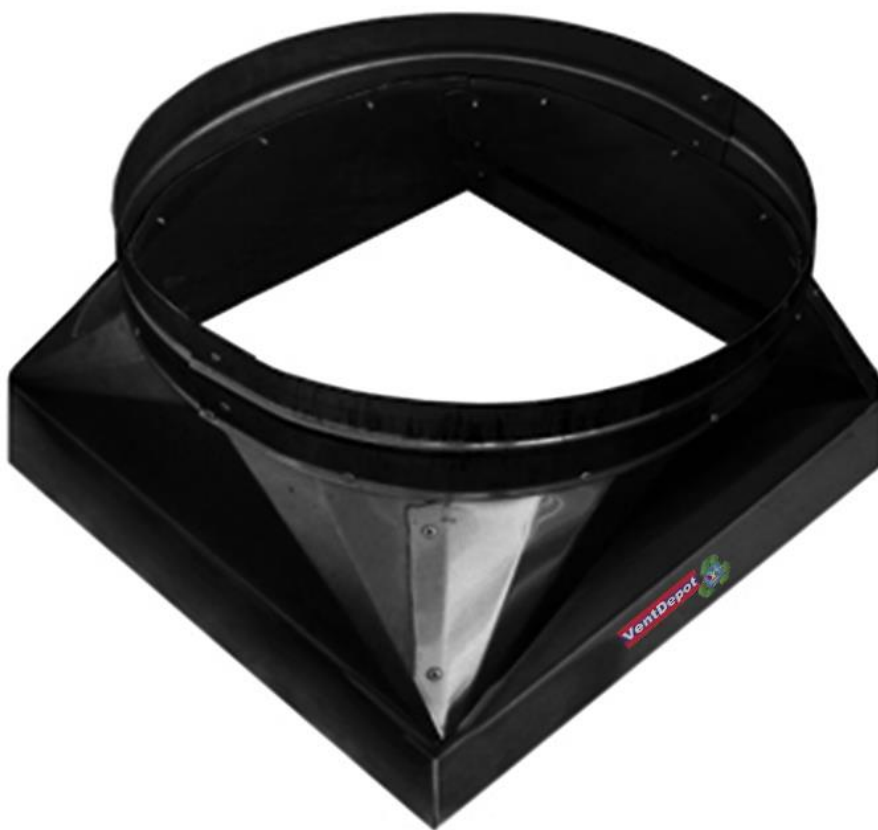

General Characteristics of Curb Roof Mounting Base StainlessCurb

The StainlessCurb is a stainless made curb base made for stainless turbines.
Installed properly the curb bases will stop the turbines from leaking water.
For Industrial, commercial and residential use.
Outdoor use only.
Perfect for ventilation, cooling and the extraction of fumes, dust, smoke, pollen or gases ect.
The StainlessCurb bases are made from sheet stainless, with excellent manufacturing detail.
The stainless steel bases for the turbines, allow them to operate correctly and more efficiently.
All turbines and bases must be leveled horizontally for them to work properly and have proper air flow.

Product Applications of Curb Roof Mounting Base StainlessCurb

These bases are used with our Turbine Vents for ventilation in small, medium, and large areas, bathrooms, warehouses, factories, commercial buildings, and all large ventilation projects.
For residential, commercial and industrial use.
Used outdoors.

Warranties of Curb Roof Mounting Base StainlessCurb

Manufacturer's Limited Warranty: 10 Years, void with Tornados, Hurricanes, and Chemical Destruction

Specific Characteristics of Curb Roof Mounting Base StainlessCurb

Item #	Manufacturing #	Diameter (S) In.	Material	Base Height (H) In.	Roof Opening (O) In.	Flange (F) In.	Weight and Dimension with Packaging	
							Lbs.	L,W,H In.
USSSB-001	CB04SS	04	Stainless	10	6x6	4	7	18,18,18
USSSB-002	CB05SS	05	Stainless	10	8x8	4	9	18,18,18
USSSB-003	CB06SS	06	Stainless	10	8x8	4	9	22,22,18
USSSB-004	CB07SS	07	Stainless	10	10x10	4	10	22,22,18
USSSB-005	CB08SS	08	Stainless	10	10x10	4	10	26,26,18
USSSB-006	CB09SS	09	Stainless	10	12x12	4	13	26,26,18
USSSB-007	CB10SS	10	Stainless	10	12x12	4	13	26,26,18
USSSB-008	CB12SS	12	Stainless	10	14x14	4	15	32,32,18
USSSB-009	CB14SS	14	Stainless	10	16x16	4	23	32,32,18