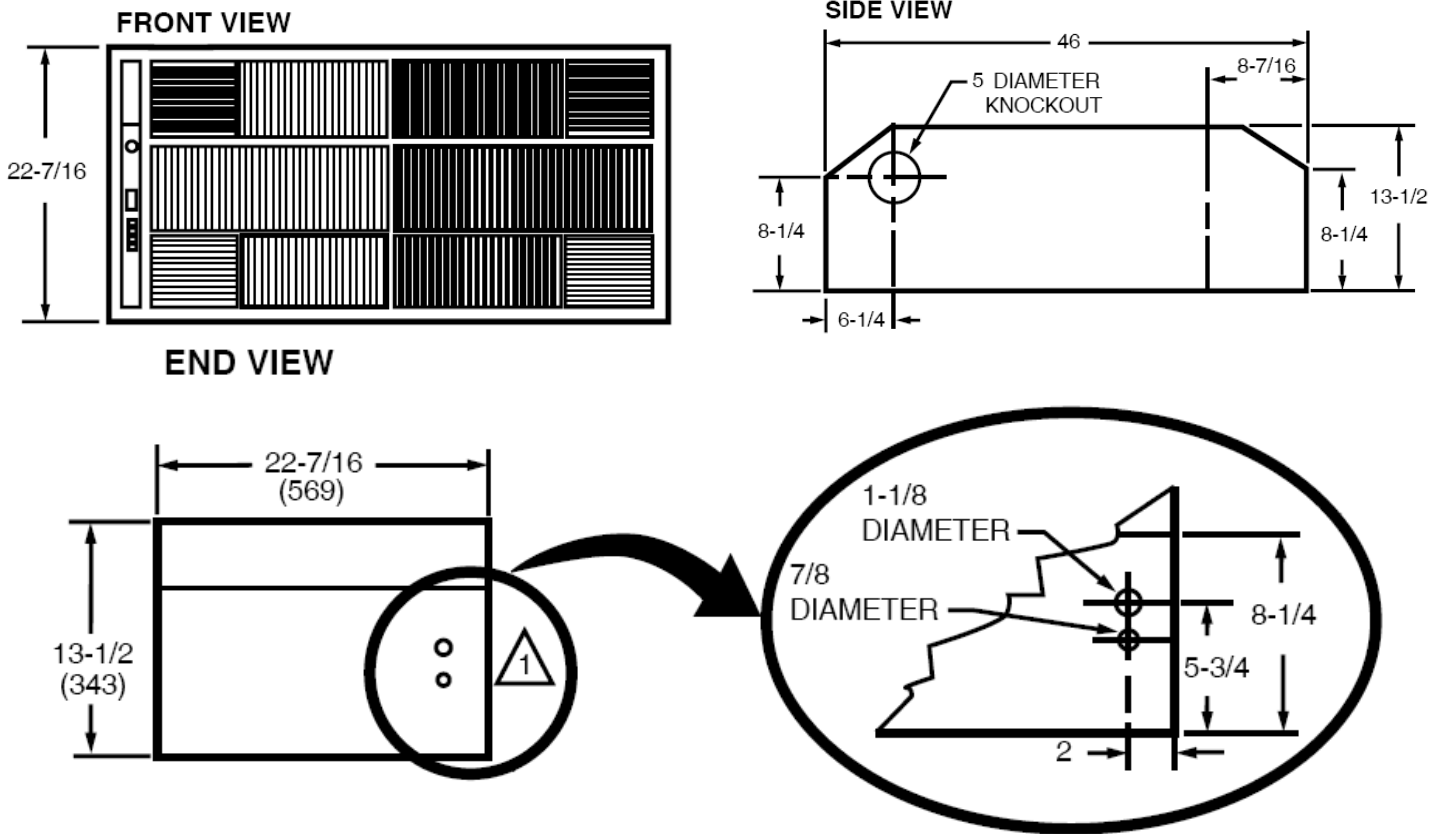

General Characteristics

- ▶ The MultiAirClean VentDepot, removes staining dirt from the air as measured by the Dust Spot Method using atmospheric dust; refer to the American Society of Heating, Refrigerating, and Air Conditioning Engineers Standard 52.1-92.
- ▶ Three-speed motor-driven fan circulates up to 1030 cfm (1750 cu m/hr) on USMAC-001 to USMAC-002, up to 485 cfm (714 cu m/hr) on USMAC-003 to USMAC-004.
- ▶ Solid state power supply is self-regulating and maintains peak efficiency during a wide range of cell dirt-loading conditions.
- ▶ Interlock switch prevents operation when the grille is open.
- ▶ Heavy duty commercial cells and prefilter are removable for cleaning.
- ▶ Air vent provides dilution of gaseous contaminants.
- ▶ Provides Coanda air distribution by drawing in dirty air, cleaning it electronically, and recirculating the clean air in four directions throughout the space.
- ▶ Test button shows the presence of high voltage.
- ▶ Light emitting diodes (LED) indicate ON and CHECK.

Dimensions (in) USMAC-001 - USMAC-002 Models

Dimensions (in) USMAC-003 - USMAC-004 Models

Dimensions (in) USMAC-003 - USMAC-004 Models

SIDE VIEW

Gallery

Gallery