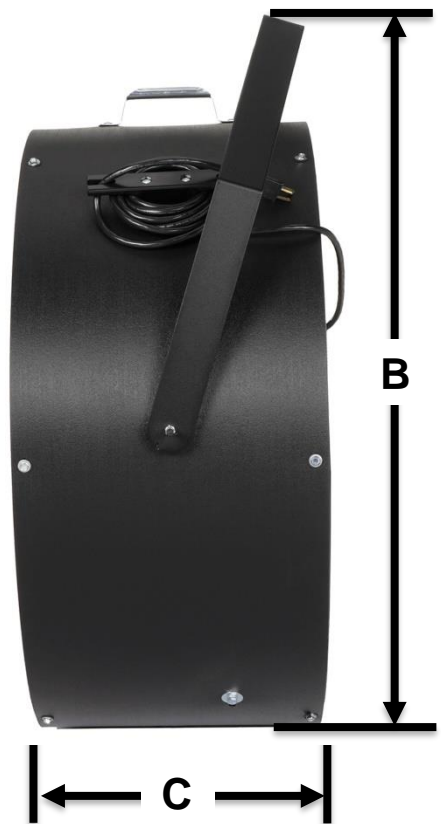

MB-DY Series

Industrial Mini-Blowers

Data Sheet

General Characteristics of MB-DY Series Industrial Mini-Blowers.

Comes in sizes 24" & 30"
 SJT type 3 conductor, 10' long cord
 Aluminum, 3 paddle Blade
 Spiral, wire front and rear guards
 Corrosion and dent proof high density polyethylene housing
 Meets OSHA standards
 CFM measured 2 feet from face of fan
 1 Year limited warranty
 Made in the U.S.A.
Motor Specifications
 1-Phase
 ¼ HP
 2-Speed
 Totally enclosed, permanently lubricated
 Permanent split capacitor
 Ball bearing
 Totally enclosed motor allows mini-blower to be used in dirty or dusty environments.
 Available as floor model or yoke mounted model that can be directly bolted to any Surface or used with optional wall/ceiling mount.

Warranty of MB-DY Series Industrial Mini-Blowers.
 Manufacturer's Warranty: 1 year.

Specific Characteristics of MB-DY Series Industrial Mini-Blowers.

Item #	Manufacturing #	Size		CFM/RPM		Volts	Amperes Phases			HP	CFM/Area Sq Ft	Type	Weight and Dimensions with Packaging	
		Ø(In.)		High	Low		V	A	PH				Lbs.	L,W,H In.
USMBY-001	MB24-DY	24		3300/1140	2900/1070	120	1.8	1	¼	5200/240	Yoke Style	54	37x30x17	
USMBY-002	MB24-DY+MBM-W	24		3300/1140	2900/1070	120	1.8	1	¼	5200/240	Wall/Ceiling	54	37x30x17	
USMBY-003	MB30-DY	30		4400/1040	3900/730	120	2.7	1	¼	7000/250	Yoke Style	60	38x36x18	
USMBY-004	MB30-DY+ MBM-W	30		4400/1040	3900/730	120	2.7	1	¼	7000/250	Wall/Ceiling	60	38x36x18	

MB-DY Series

Industrial Mini-Blowers

Data Sheet

Dimensions (In.) of MB-DY Series Industrial Mini-Blowers

Series	Length A	Height B	Width C
USMBY-001 to USMBY-002	29"	28 ½"	14 ¼"
USMBY-003 to USMBY-004	38"	37 ½"	14 ¼"
Optional Wall/Ceiling Mount	10"	8"	