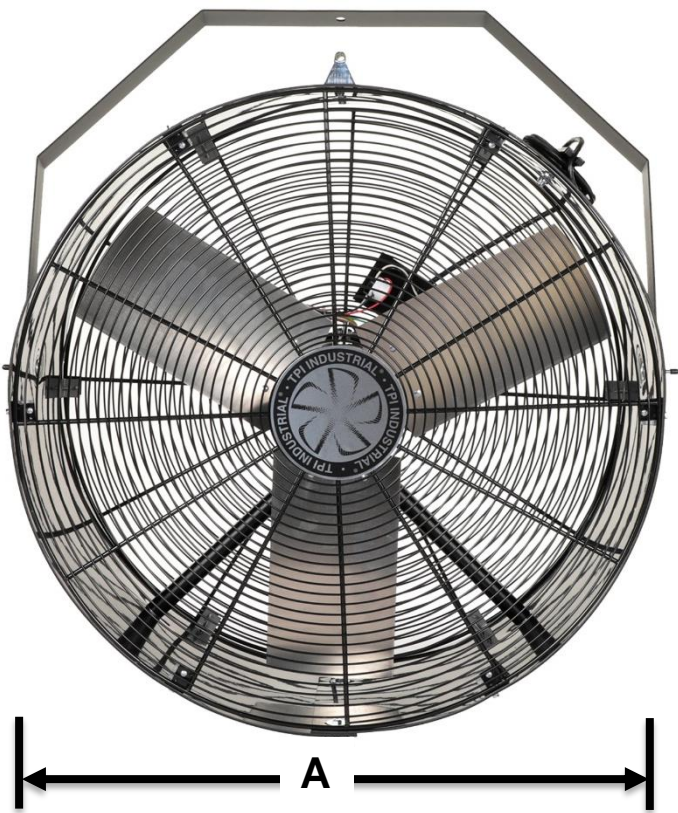

MB-DY Series

Industrial Mini-Blowers

Data Sheet

General Characteristics of MB-DY Series Industrial Mini-Blowers.

Comes in sizes 24" & 30"
 SJT type 3 conductor, 10' long cord
 Aluminum, 3 paddle Blade
 Spiral, wire front and rear guards
 Corrosion and dent proof high density polyethylene housing
 Meets OSHA standards
 CFM measured 2 feet from face of fan
 1 Year limited warranty
 Made in the U.S.A.
Motor Specifications
 1-Phase
 ¼ HP
 2-Speed
 Totally enclosed, permanently lubricated
 Permanent split capacitor
 Ball bearing
 Totally enclosed motor allows mini-blower to be used in dirty or dusty environments.
 Available as floor model or yoke mounted model that can be directly bolted to any Surface or used with optional wall/ceiling mount.

Product Applications of MB-DY Series Industrial Mini-Blowers.

For industrial and commercial use.
 Used for cooling factories, shops, bakeries, loading docks, laundries, gymnasiums, warehouses, aircraft hangars, and virtually any place a high volumen of air movement is required.
 For indoor use.

Warranty of MB-DY Series Industrial Mini-Blowers.
 Manufacturer's Warranty: 1 year.

Specific Characteristics of MB-DY Series Industrial Mini-Blowers.

Item #	Manufacturing #	Size		CFM/RPM		Volts	Amperes Phases			HP	CFM/Area Sq Ft	Type	Weight and Dimensions with Packaging	
		Ø(In.)		High	Low		V	A	PH				Lbs.	L,W,H In.
USMBY-001	MB24-DY	24		3300/1140	2900/1070	120	1.8	1	¼	5200/240	Yoke Style	54	37x30x17	
USMBY-002	MB24-DY+MBM-W	24		3300/1140	2900/1070	120	1.8	1	¼	5200/240	Wall/Ceiling	54	37x30x17	
USMBY-003	MB30-DY	30		4400/1040	3900/730	120	2.7	1	¼	7000/250	Yoke Style	60	38x36x18	
USMBY-004	MB30-DY+ MBM-W	30		4400/1040	3900/730	120	2.7	1	¼	7000/250	Wall/Ceiling	60	38x36x18	

MB-DY Series

Industrial Mini-Blowers

Data Sheet

Dimensions (In.) of MB-DY Series Industrial Mini-Blowers

Series	Length A	Height B	Width C
USMBY-001 to USMBY-002	29"	28 ½"	14 ¼"
USMBY-003 to USMBY-004	38"	37 ½"	14 ¼"
Optional Wall/Ceiling Mount	10"	8"	