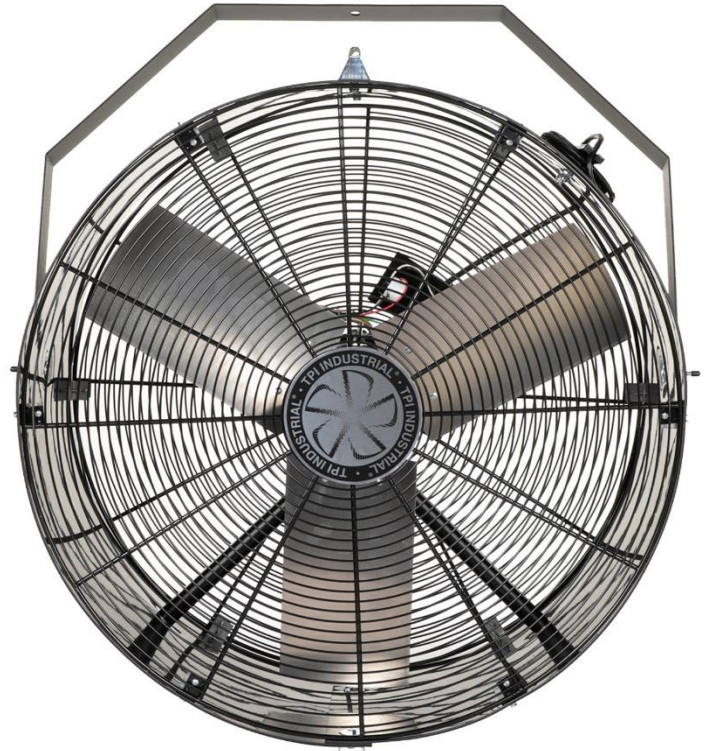

MB-DY Series

Industrial Mini-Blowers

Data Sheet

Gallery of MB-DY Series Industrial Mini-Blowers

ID	Author	Description Error	Description Update	Supervisor Name
V1	Marcela Roldán	No additional images	File is update and images are added	Jessica Lorenzo