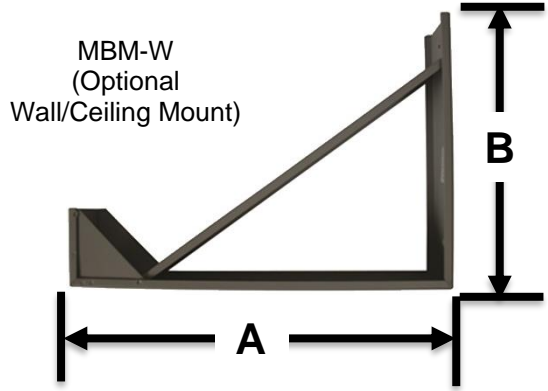

Warranty of MB-DY Series Industrial Mini-Blowers.
 Manufacturer's Warranty: 1 year.

Specific Characteristics of MB-DY Series Industrial Mini-Blowers.

Item #	Manufacturing #	Size		CFM/RPM		Volts	Amperes Phases			HP	CFM/Area Sq Ft	Type	Weight and Dimensions with Packaging	
		Ø(In.)		High	Low		V	A	PH				Lbs.	L,W,H In.
USMBY-001	MB24-DY	24		3300/1140	2900/1070	120	1.8	1	¼	5200/240	Yoke Style	54	37x30x17	
USMBY-002	MB24-DY+MBM-W	24		3300/1140	2900/1070	120	1.8	1	¼	5200/240	Wall/Ceiling	54	37x30x17	
USMBY-003	MB30-DY	30		4400/1040	3900/730	120	2.7	1	¼	7000/250	Yoke Style	60	38x36x18	
USMBY-004	MB30-DY+ MBM-W	30		4400/1040	3900/730	120	2.7	1	¼	7000/250	Wall/Ceiling	60	38x36x18	

MB-DY Series

Industrial Mini-Blowers

Data Sheet

Dimensions (In.) of MB-DY Series Industrial Mini-Blowers

Series	Length A	Height B	Width C
USMBY-001 to USMBY-002	29"	28 ½"	14 ¼"
USMBY-003 to USMBY-004	38"	37 ½"	14 ¼"
Optional Wall/Ceiling Mount	10"	8"	