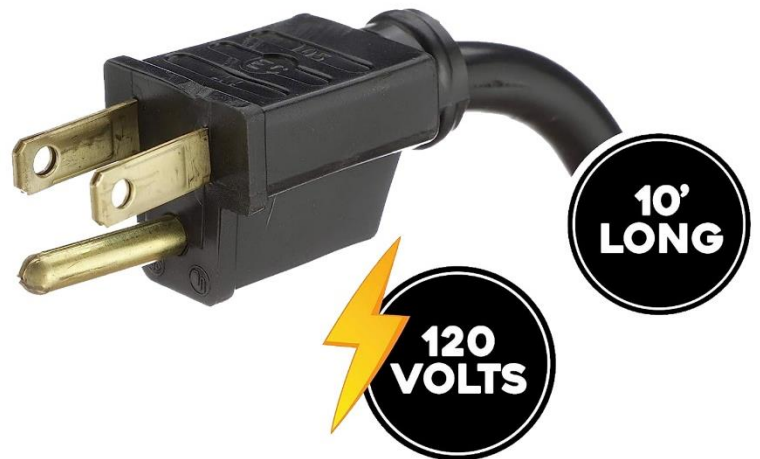

MB-DY Series

Industrial Mini-Blowers

Data Sheet

Gallery of MB-DY Series Industrial Mini-Blowers

ID	Author	Description Error	Description Update	Supervisor Name
V1	Marcela Roldán	No additional images	File is update and images are added	Jessica Lorenzo