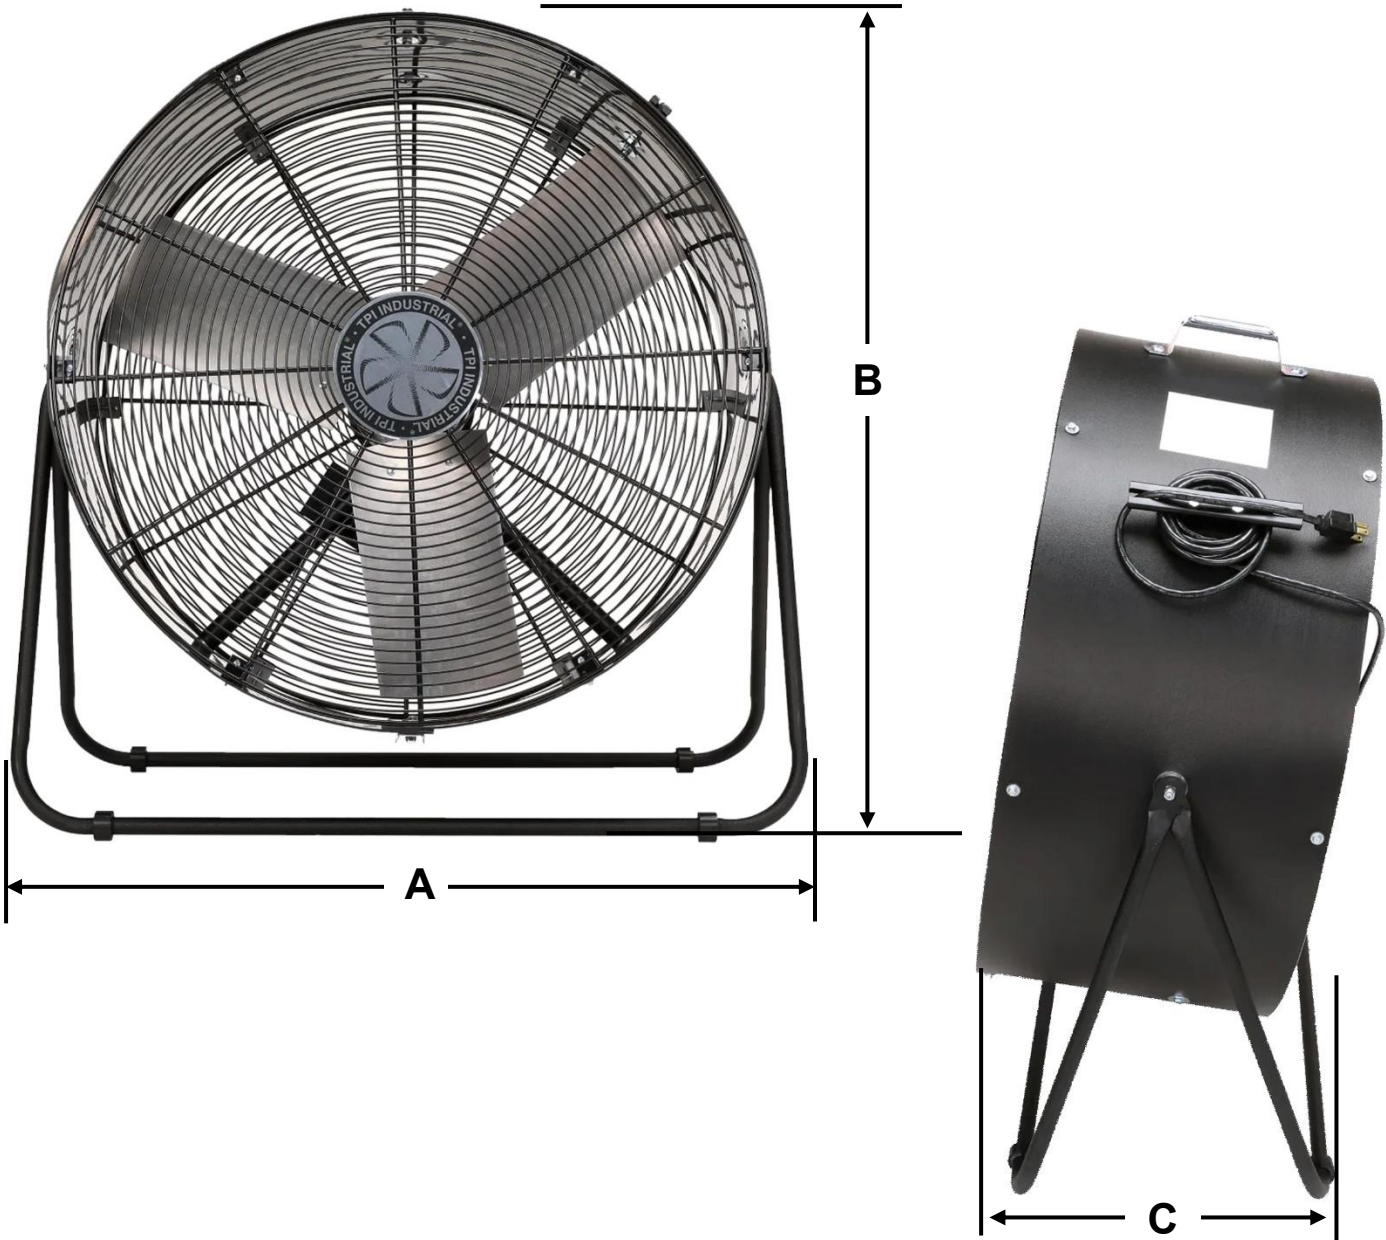

MB-DF Series

Industrial Mini-Blowers

Data Sheet

Dimensions (In.) of MB-DF Series Industrial Mini-Blowers

Series	Length A	Width B	Height C
USMBF-001	29 ½"	28 ½"	14 ¼"
USMBF-002	38 ½"	37 ½"	14 ½"