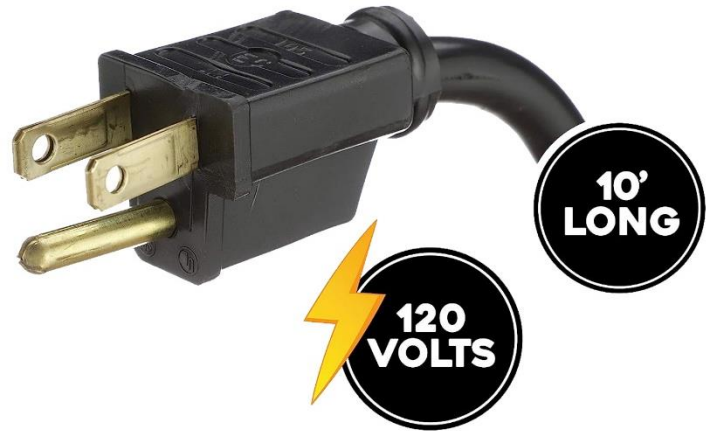

MB-DF Series

Industrial Mini-Blowers

Data Sheet

Gallery of MB-DF Series Industrial Mini-Blowers

ID	Author	Description Error	Description Update	Supervisor Name
V1	Marcela Roldán	New Tab	New Tab	Jessica Lorenzo