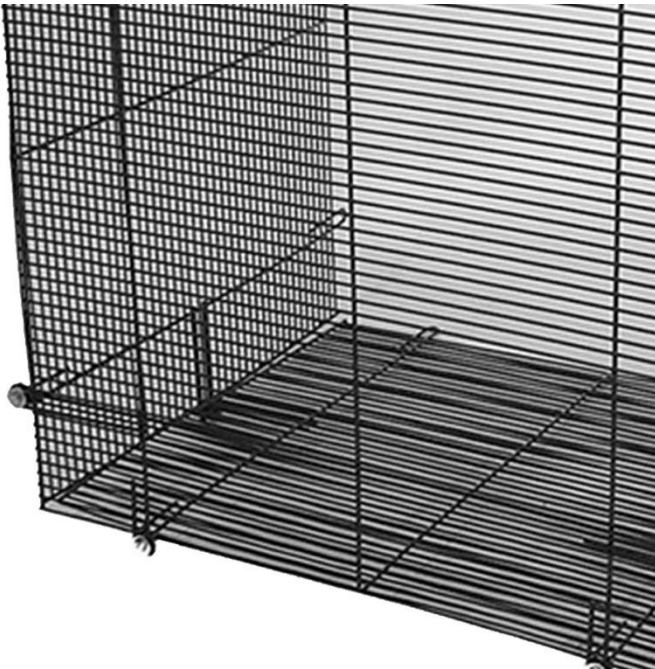

IBG Series

Wire Protective Box

Data Sheet

Gallery Image of IBG Wire Protective Box

ID	Author	Description Error	Description Update	Supervisor Name
V1	Marcela Roldán	Technical Sheet Nueva	Technical Sheet Nueva	J.L.