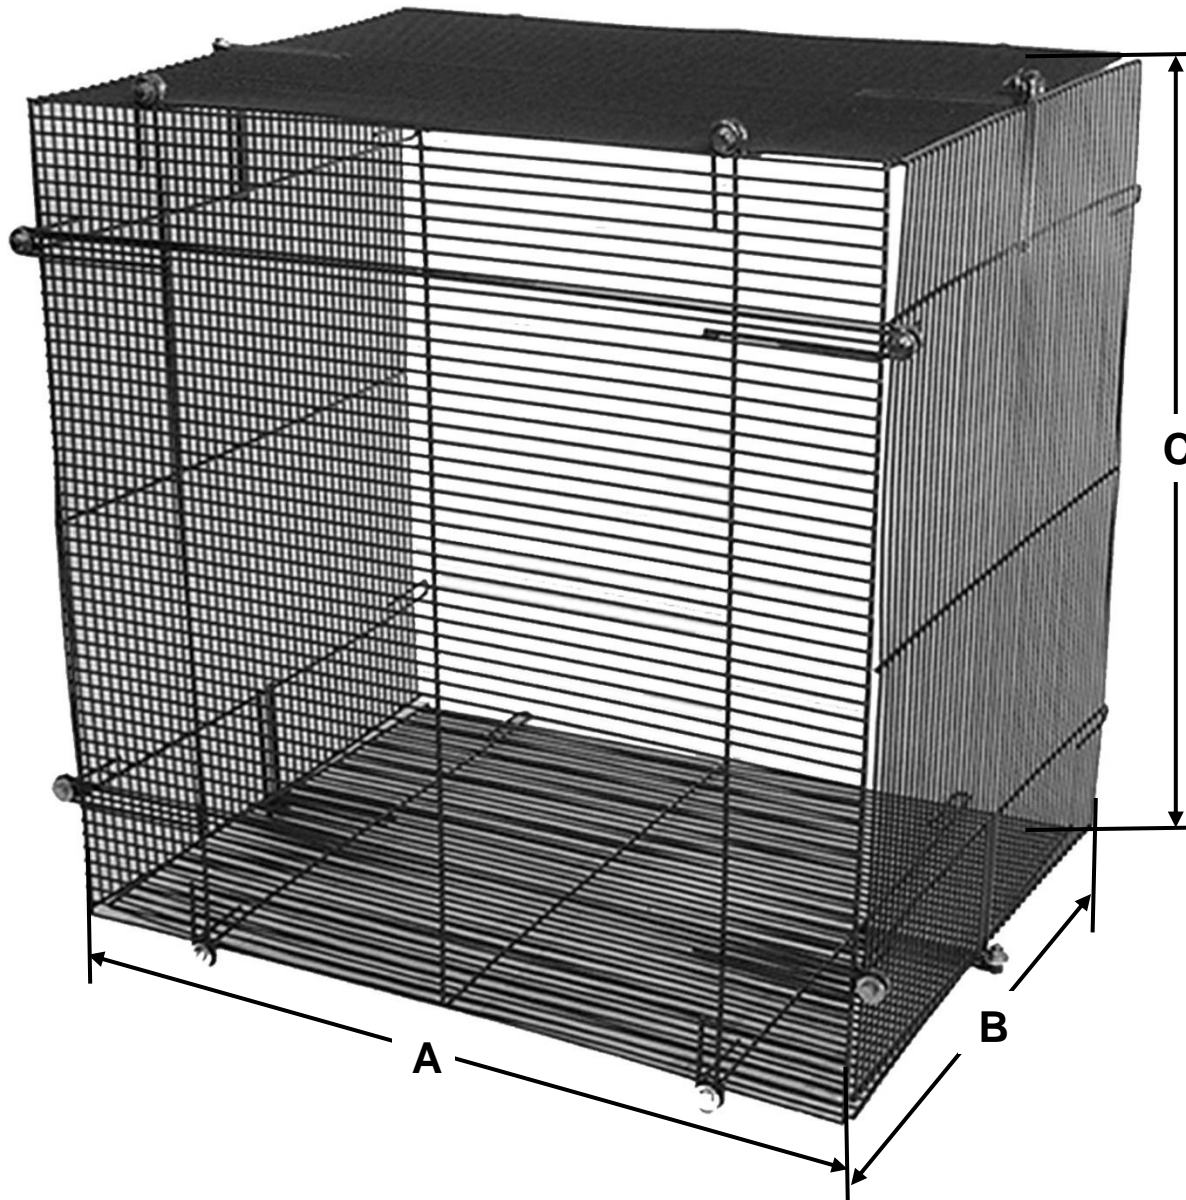

IBG Series

Wire Protective Box

Data Sheet

General Characteristics of IBG Series Wire Protective Box.

The IBG series bolt-on wire back box protector from VentDepot.

Should be used as protection on all fans mounted closer than 7 feet.

Above the floor, to meet OSHA requirements.

Features

For IE, IED, EHB and EHD models.

¼" Smaller than the panel size of the fan.

Product Applications of IBG Series Wire Protective Box.

Industrial and commercial use for intake and exhaust fans.

Warranty of IBG Series Wire Protective Box.

Manufacturer's Warranty: 1-Year

Specific Characteristics of IBG Series Wire Protective Box.

Item #	Manufacturing #	Fits Fan Size	Description	Material	Color	Weight and Dimensions with Packaging	
						Lbs.	L,W,H In
USIBG-001	IBG-24	24"	Rear Box Wire Guard - Bolt Together	Zinc Plated Wire	Chrome	15	30,30,10
USIBG-002	IBG-30	30"	Rear Box Wire Guard - Bolt Together	Zinc Plated Wire	Chrome	15	36,36,10
USIBG-003	IBG-36	36"	Rear Box Wire Guard - Bolt Together	Zinc Plated Wire	Chrome	25	42,42,10
USIBG-004	IBG-42	42"	Rear Box Wire Guard - Bolt Together	Zinc Plated Wire	Chrome	25	48,48,10
USIBG-005	IBG-48	48"	Rear Box Wire Guard - Bolt Together	Zinc Plated Wire	Chrome	50	54,54,10
USIBG-006	IBG-60	60"	Rear Box Wire Guard - Bolt Together	Zinc Plated Wire	Chrome	50	66,66,10

IBG Series

Wire Protective Box

Data Sheet

Dimensions (In.) of IBG Series Wire Protective Box

Series	Width		Height		Depth	
	A	B	B	C	C	C
USIBG-001	29-3/4"	23"	23"	29-3/4"	29-3/4"	29-3/4"
USIBG-002	35-3/4"	23"	23"	35-3/4"	35-3/4"	35-3/4"
USIBG-003	41-3/4"	22-7/8"	22-7/8"	41-3/4"	41-3/4"	41-3/4"
USIBG-004	47-3/4"	23"	23"	47-3/4"	47-3/4"	47-3/4"
USIBG-005	53-3/4"	22-7/8"	22-7/8"	53-3/4"	53-3/4"	53-3/4"
USIBG-006	65-3/4"	26-1/8"	26-1/8"	65-3/4"	65-3/4"	65-3/4"