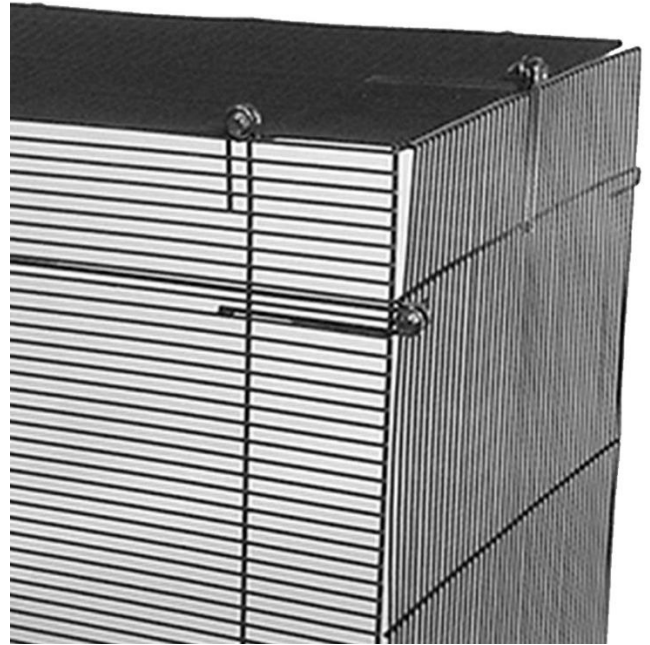

IBG Series

Wire Protective Box

Data Sheet

Gallery Image of IBG Wire Protective Box

ID	Author	Description Error	Description Update	Supervisor Name
V1	Marcela Roldán	Technical Sheet Nueva	Technical Sheet Nueva	J.L.