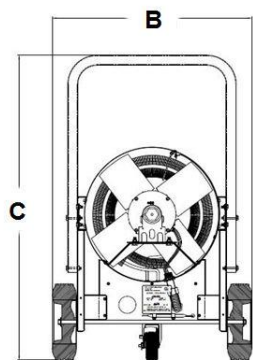

FES-45 Series
Heat Wave Portable Electric & Wall
Or Ceiling Mounted Salamander
 Data Sheet

General Characteristics of Portable Electric Salamander FES-45 Series

The FES-45 Series is recommended for industrial, commercial and utility applications.
 These items are ETL-CETL listed.
 For indoor and outdoor use.
 For outdoor use, it may require an enclosure as it is not waterproof or rain-tight.
 Our FES-45 Series has a Safety yellow heater enclosure with safety screens on both air intake and output openings.
 Optional 25' long So type cord, ready for plug attachment is available for each model.
 Plug not included.
 Long-life finned tubular heating elements.
 Thermostat adjustment 40° to 100° F.
 Two 10" rear wheels and a front locking caster.
 High-limit thermal cutout switch with manual reset.
 CFM Ratings: 2000 CFM.
 Fan only operation feature.
 Made in the U.S.A.

Warranty of Portable Electric Salamander FES-45 Series

Manufacturer's Limited Warranty: 1 Year.

Specific Characteristics of Portable Electric Salamander FES-45 Series

Item #	Manufacturing #	CFM	Volts V	Amperes A	Phases Ph	Kilowatts Kw	BTU'S	Temp. Rise (°F)	Cord Options	Weight and Dimensions with packaging	
										Lbs.	W,H,L In.
USRGT-001	FES-4548-3	2000	480	54.2	3	45	153585	70	-	127	24,41,39
USRGT-002	FES-4548-3 + SO 4/4	2000	480	54.2	3	45	153585	70	Cord	127	24,41,39
USRGT-003	FES-4548-3 + SO 6/4	2000	480	54.2	3	45	153585	70	Cord	127	24,41,39
USRGT-004	FES-4560-3	2000	600	44	3	45	153585	70	-	127	24,41,39
USRGT-005	FES-4560-3 + SO 4/4	2000	600	44	3	45	153585	70	Cord	127	24,41,39
USRGT-006	FES-4560-3 + SO 6/4	2000	600	44	3	45	153585	70	Cord	127	24,41,39

FES-45 Series
Heat Wave Portable Electric & Wall
Or Ceiling Mounted Salamander
Data Sheet

Dimensions (in) of of Portable Electric Salamander FES-45 Series

Series	Length A	Width B	Height C
USRGT-001 to 006	37	22-3/4	39