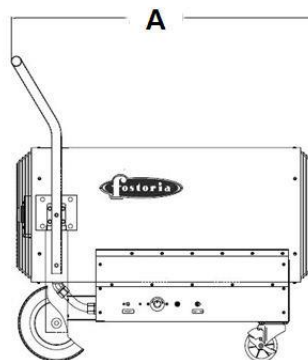

FES-45 Series
Heat Wave Portable Electric & Wall
Or Ceiling Mounted Salamander
 Data Sheet

General Characteristics of Portable Electric Salamander FES-45 Series

The FES-45 Series is recommended for industrial, commercial and utility applications.
 These items are ETL-CETL listed.
 For indoor and outdoor use.
 For outdoor use, it may require an enclosure as it is not waterproof or rain-tight.
 Our FES-45 Series has a Safety yellow heater enclosure with safety screens on both air intake and output openings.
 Optional 25' long So type cord, ready for plug attachment is available for each model.
 Plug not included.
 Long-life finned tubular heating elements.
 Thermostat adjustment 40° to 100° F.
 Two 10" rear wheels and a front locking caster.
 High-limit thermal cutout switch with manual reset.
 CFM Ratings: 2000 CFM.
 Fan only operation feature.
 Made in the U.S.A.

Warranty of Portable Electric Salamander FES-45 Series

Manufacturer's Limited Warranty: 1 Year.

Specific Characteristics of Portable Electric Salamander FES-45 Series

Item #	Manufacturing #	CFM	Volts V	Amperes A	Phases Ph	Kilowatts Kw	BTU'S	Temp. Rise (°F)	Cord Options	Weight and Dimensions with packaging	
										Lbs.	W,H,L In.
USRGT-001	FES-4548-3	2000	480	54.2	3	45	153585	70	-	127	24,41,39
USRGT-002	FES-4548-3 + SO 4/4	2000	480	54.2	3	45	153585	70	Cord	127	24,41,39
USRGT-003	FES-4548-3 + SO 6/4	2000	480	54.2	3	45	153585	70	Cord	127	24,41,39
USRGT-004	FES-4560-3	2000	600	44	3	45	153585	70	-	127	24,41,39
USRGT-005	FES-4560-3 + SO 4/4	2000	600	44	3	45	153585	70	Cord	127	24,41,39
USRGT-006	FES-4560-3 + SO 6/4	2000	600	44	3	45	153585	70	Cord	127	24,41,39

FES-45 Series
Heat Wave Portable Electric & Wall
Or Ceiling Mounted Salamander
Data Sheet

Dimensions (in) of of Portable Electric Salamander FES-45 Series

Series	Length A	Width B	Height C
USRGT-001 to 006	37	22-3/4	39