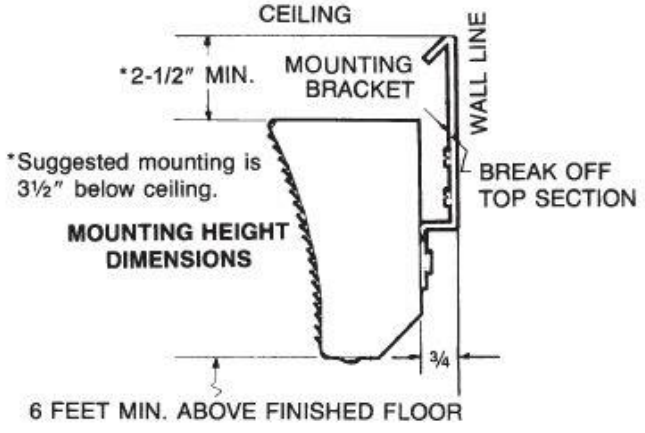

Mounting Specifications of CVX Series Radiant Ceiling Heaters