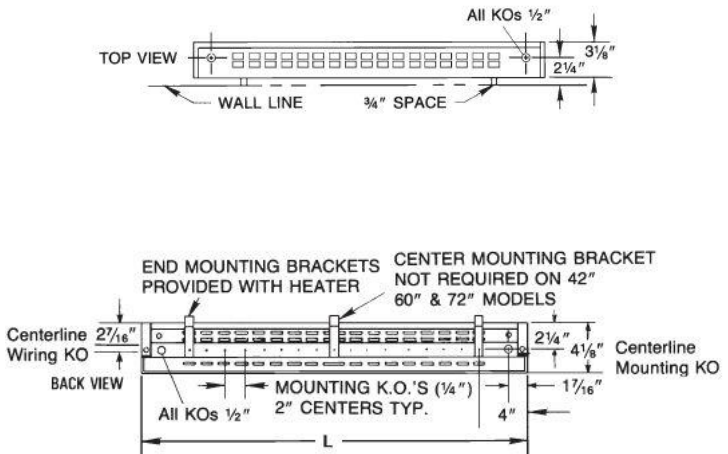

Mounting Specifications of CVX Series Radiant Ceiling Heaters