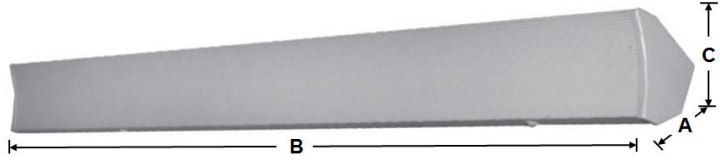

Item #	Manufacturing #	Watts W	BTU's	Amperes A	Volts V	Hertz Hz	Mounting Options	Weight and Dimensions with Packaging	
								Lbs.	L,W,H In.
USCVH-055	CV12527X	1250	4266	5	277	60	Wall Mounting	21	5,122,6
USCVH-056	CV12527X + CVCBX	1250	4266	5	277	60	Ceiling Mounting	21½	5,122,6

Dimensions (In.) of CVX Series Radiant Ceiling Heaters

Series	Length A	Width B	Height C
USCVH-001 to 008	3 1/8"	42"	4 1/8"
USCVH-009 to 016	3 1/8"	60"	4 1/8"
USCVH-017 to 024	3 1/8"	72"	4 1/8"
USCVH-025 to 032	3 1/8"	84"	4 1/8"
USCVH-033 to 040	3 1/8"	96"	4 1/8"
USCVH-041 to 048	3 1/8"	108"	4 1/8"
USCVH-049 to 056	3 1/8"	120"	4 1/8"