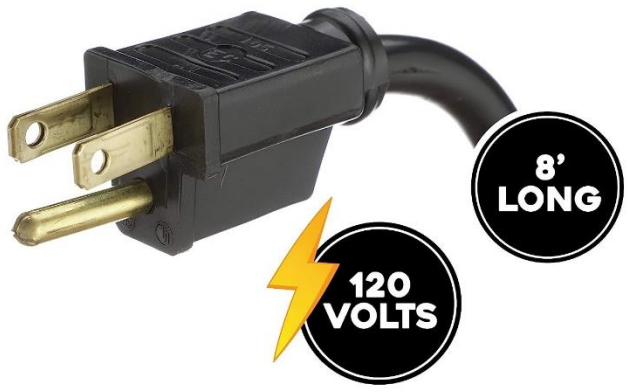

**HEAVY-DUTY
16/3-CONDUCTOR CORD**