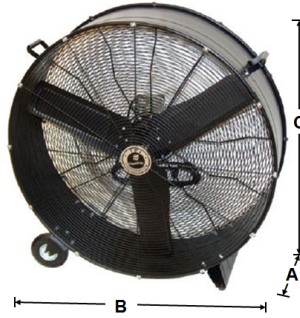

General Characteristics of CPB Series Commercial Direct Drive Portable Blowers

The CPB Series is a permanently lubricated, Direct Driven portable blower.
 Can be used in industrial or commercial areas.
 For indoor or outdoor use.
 Used for cooling and high volume air movement.
 The Blades are made of aluminum and have the three sizes of 30"Ø, & 36"Ø.
 Comes with a SJT type 3 conductor, 6' cord and rocker switch.
 For Safety the CPB Series are designed with spiral wire front and rear guards.
 The steel housing is made from a 20 gauge powder coated steel.
 Also includes 5" rubber wheels.
 The motor is open ventilated.
 Motor Specifications: 1 phase, 120V, 2 Speed & 1/3Hp.
 The motor is designed with a ball bearing system & is totally enclosed.
 Note: photograph is a representation of stocked models, actual models may vary in appearance.
 The CPB Series meets OSHA standards plus is UL/U-CL listed.
 Imported to TPI specifications.

Dimensions (In.) of CPB Series Commercial Direct Drive Portable Blowers

Series	Length		Width		Height	
	A		B		C	
USCDD-001	29"		30"		30"	
USCDD-002	29"		36"		36"	

Short Description of CPB Series Commercial Direct Drive Portable Blowers

Item #	Manufacturing #	Short Description 70 Characters Maximum									
		012345678901234567890123456789012345678901234567890123456789									
USCDD-001	CPB 30-B	30", 5400CFM, 120V, 3.6A, 1PH, 1/3HP, 2Speed, Rocker, 6' Cord, Aluminum Blades.									