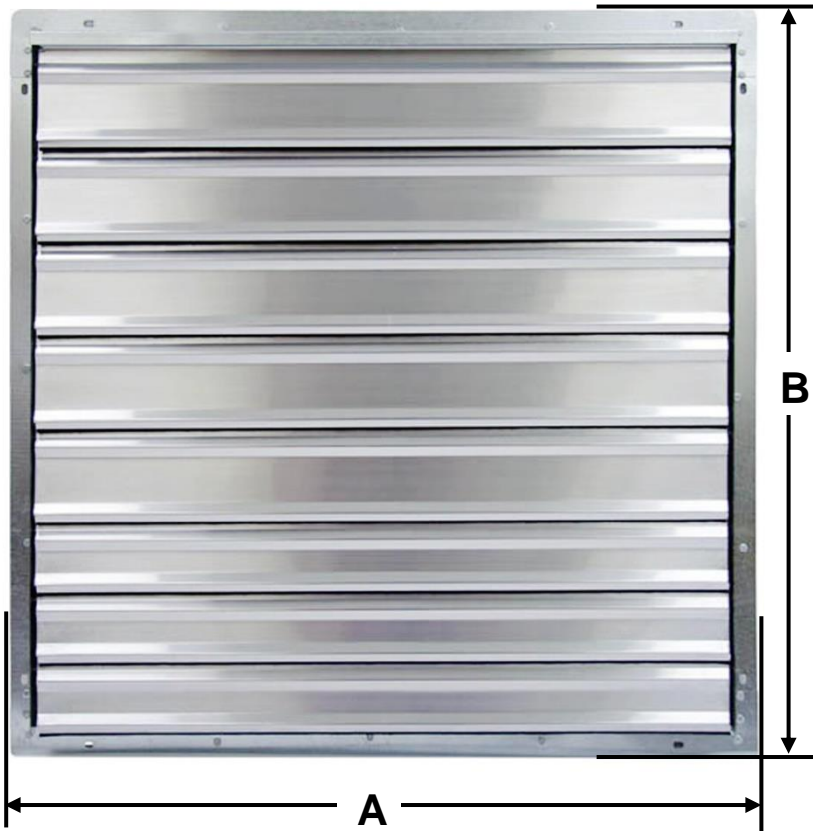

CES-HD

Heavy Duty Exhaust Shutter Data Sheet

Dimensions (In.) of CES-HD Heavy Duty Exhaust Shutter.

Series	Width	Height	Depth
	A	B	C
USCHD-001	15"	15"	3"
USCHD-002	19"	19"	3"
USCHD-003	21"	21"	3"
USCHD-004	23"	23"	3"
USCHD-005	27"	27"	3"
USCHD-006	33"	33"	3"
USCHD-007	39"	39"	3"
USCHD-008	45"	45"	3"
USCHD-009	51"	51"	3"
USCHD-010	57"	57"	3"
USCHD-011	63"	63"	3"