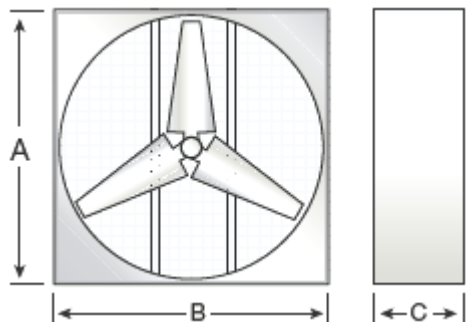

### Specific Characteristics

Item #	Ø (in)	CFM @ SP H <sub>2</sub> O in.			Number of Blades	RPM @ 0" SP	A			Phase	HP	Drive Type	Motor Enclosure	Shipping Weight and Size	
		00"	.05"	.10"			115V	230V	460V					lbs	(L,W,H) (in)
<b>USBDR-001</b>	36	10740	9960	9100	3	843	6.0	3.0	-	1	½	Direct	Totally Enclosed	115	41,41,16
<b>USBDR-002</b>	42	13060	11680	10300	3	794	6.0	3.0	-	1	½	Direct	Totally Enclosed	126	47,47,16
<b>USBDR-003</b>	48	18800	17900	16000	3	839	-	4.6	-	1	1	Direct	Totally Enclosed	156	53,53,16
<b>USBDR-004</b>	48	18800	17900	16000	3	839	-	5.2	2.6	3	1	Direct	Totally Enclosed	156	53,53,16
<b>USBDR-005</b>	36	10740	9960	9100	3	843	6.0	3.0	-	1	½	Direct	Totally Enclosed	124	41,41,20
<b>USBDR-006</b>	42	13060	11680	10300	3	794	6.0	3.0	-	1	½	Direct	Totally Enclosed	136	47,47,20
<b>USBDR-007</b>	48	18800	17900	16000	3	839	-	4.6	-	1	1	Direct	Totally Enclosed	167	53,53,20
<b>USBDR-008</b>	48	18800	17900	16000	3	839	-	5.2	2.6	3	1	Direct	Totally Enclosed	167	53,53,20

### Dimensions (in)

Item #	Ø	A	B	C
USBDR-001	36	40 ¾	40 ¾	16
USBDR-002	42	46 ¾	46 ¾	16
USBDR-003	48	52 ¾	52 ¾	16
USBDR-004	48	52 ¾	52 ¾	16
USBDR-005	36	40 ¾	40 ¾	20
USBDR-006	42	46 ¾	46 ¾	20
USBDR-007	48	52 ¾	52 ¾	20
USBDR-008	48	52 ¾	52 ¾	20