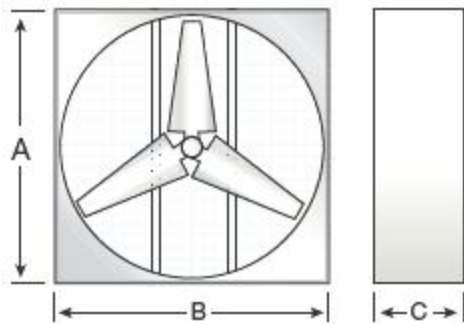

General Characteristics

- ▶ The VentDepot BarnDirect has an all galvanized construction for corrosion resistance in harsh atmospheres.
- ▶ Comes with a welded 1" x 2" wire guard on intake and exhaust.
- ▶ Arrives assembled, ready to install
- ▶ Economical Direct Drive
- ▶ Fewer moving parts means less maintenance
- ▶ Choice of 16" or optional 20" deep housing
- ▶ 3 Wing Blade design on all sizes

Warranty

- ▶ Manufacturer's Limited Warranty: 3 Years.

Specific Characteristics

Item #	Ø (in)	CFM @ SP H ₂ O in.			Number of Blades	RPM @ 0" SP	A			Phase	HP	Drive Type	Motor Enclosure	Shipping Weight and Size	
		00"	.05"	.10"			115V	230V	460V					lbs	(L,W,H) (in)
USBDT-001	36	10740	9960	9100	3	843	6.0	3.0	-	1	½	Direct	Totally Enclosed	115	41,41,16
USBDT-002	42	13060	11680	10300	3	794	6.0	3.0	-	1	½	Direct	Totally Enclosed	126	47,47,16
USBDT-003	48	18800	17900	16000	3	839	-	4.6	-	1	1	Direct	Totally Enclosed	156	53,53,16
USBDT-004	48	18800	17900	16000	3	839	-	5.2	2.6	3	1	Direct	Totally Enclosed	156	53,53,16
USBDT-005	36	10740	9960	9100	3	843	6.0	3.0	-	1	½	Direct	Totally Enclosed	124	41,41,20
USBDT-006	42	13060	11680	10300	3	794	6.0	3.0	-	1	½	Direct	Totally Enclosed	136	47,47,20
USBDT-007	48	18800	17900	16000	3	839	-	4.6	-	1	1	Direct	Totally Enclosed	167	53,53,20
USBDT-008	48	18800	17900	16000	3	839	-	5.2	2.6	3	1	Direct	Totally Enclosed	167	53,53,20

Dimensions (in)

Item #	Ø	A	B	C
USBDT-001	36	40 ¾	40 ¾	16
USBDT-002	42	46 ¾	46 ¾	16
USBDT-003	48	52 ¾	52 ¾	16
USBDT-004	48	52 ¾	52 ¾	16
USBDT-005	36	40 ¾	40 ¾	20
USBDT-006	42	46 ¾	46 ¾	20
USBDT-007	48	52 ¾	52 ¾	20
USBDT-008	48	52 ¾	52 ¾	20