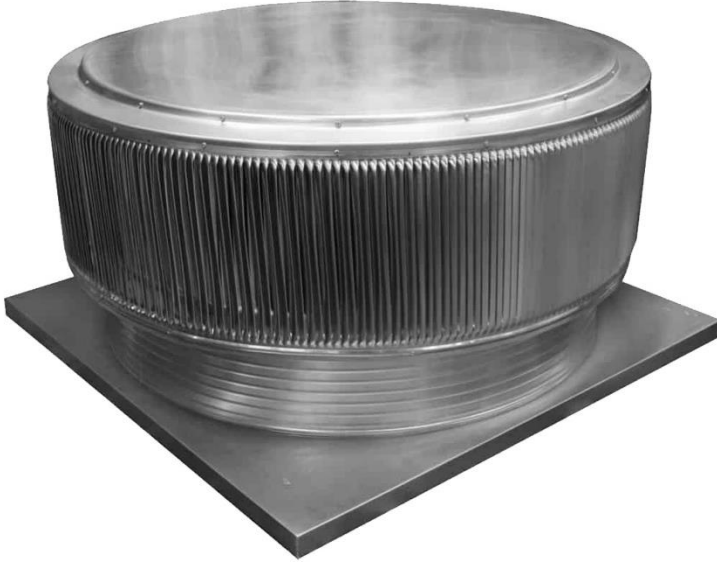

4" Tall Collar

AuraFlange

Data Sheet

Gallery Image of Ventilator with Curb Mount Flange, AuraFlange.

ID	Author	Description Error	Description Update	Supervisor Name
V1	Marcela Roldán	Technical Sheet Nueva	Technical Sheet Nueva	J.L.