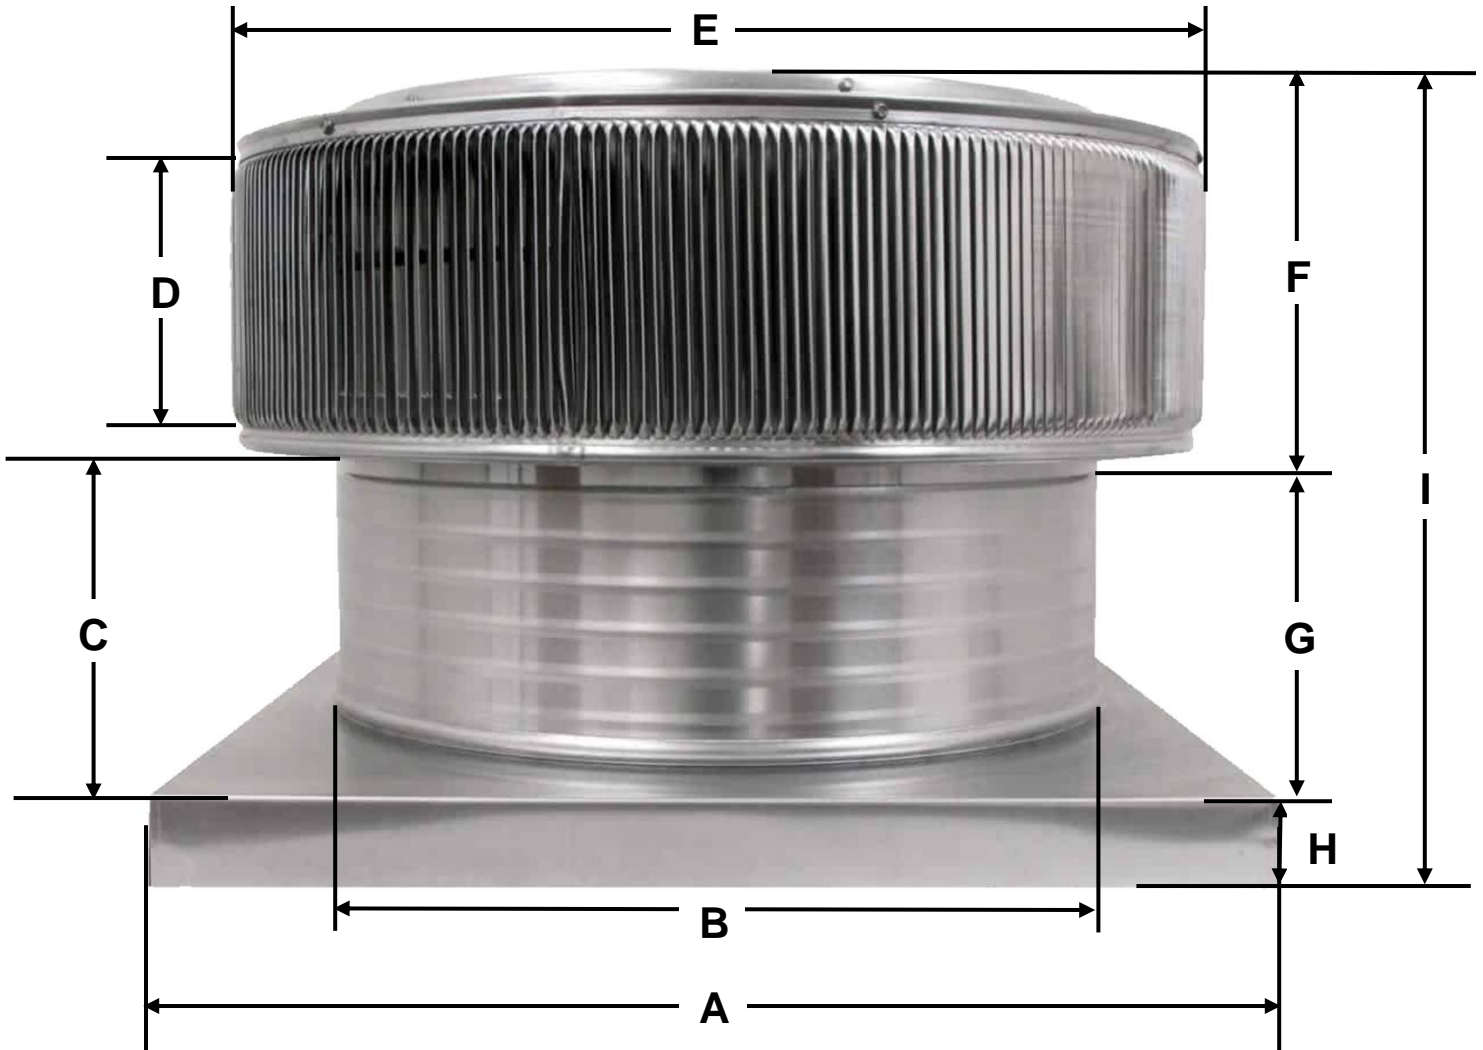

VentDepot.com

Ecological HVAC Supply & Engineering
1-888-514-1516, (626) 771-0048, F: (626) 771-0047
sales@ventdepot.com www.VentDepot.com

AuraFlange

Data Sheet