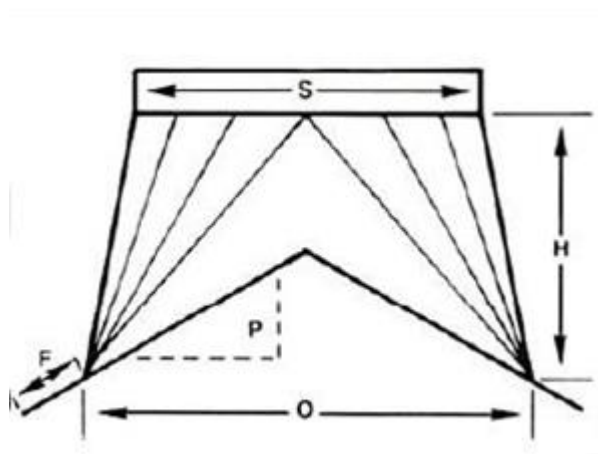

Warranties of Ridge Roof Mounting Base AlumRidge

Manufacturer's Limited Warranty: 10 Years, void with Tornados, Hurricanes, Chimney Installation, and Chemical Destruction. These products are built to order, they are nonreturnable or nonrefundable.