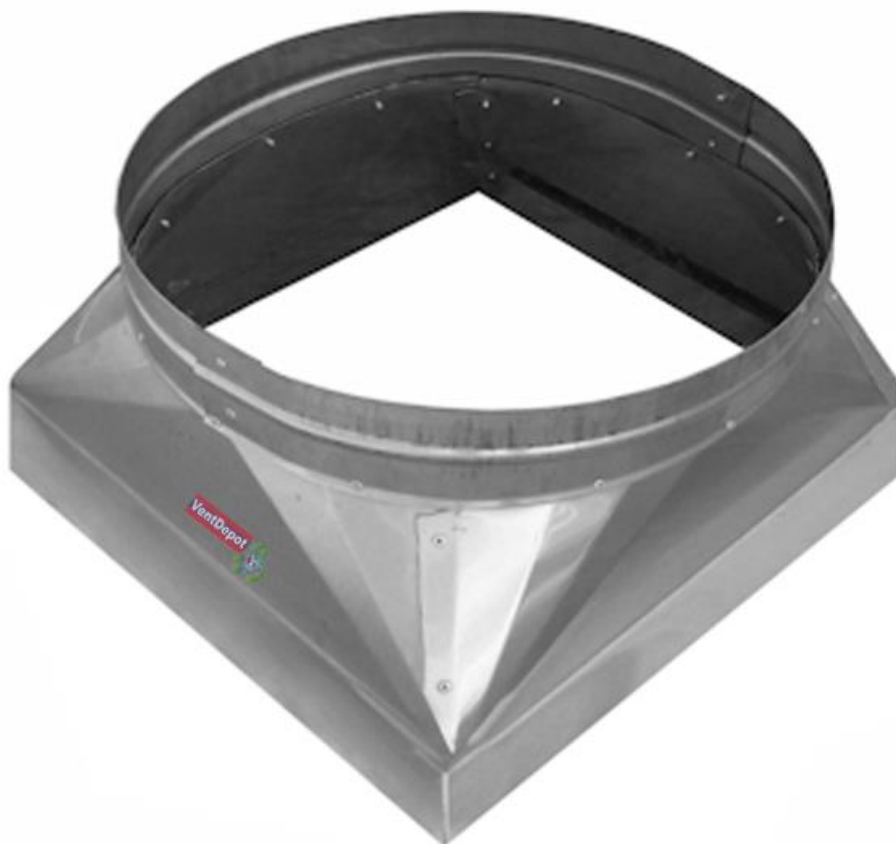

General Characteristics of Curb Roof Mounting Base AlumCurb

The AlumCurb is an aluminum made curb base made for aluminum steel turbines. Installed properly the curb bases will stop the turbines from leaking water. For Industrial, commercial and residential use. Outdoor use only. Perfect for ventilation, cooling and the extraction of fumes, dust, smoke, pollen or gases etc. The AlumCurb bases are made from sheet aluminum steel, with excellent manufacturing detail. The aluminum bases for the turbines, allow them to operate correctly and more efficiently. All turbines and bases must be leveled horizontally for them to work properly and have proper air flow.

Product Applications of Curb Roof Mounting Base AlumCurb

These bases are used with our Turbine Vents for ventilation in small, medium, and large areas, bathrooms, warehouses, factories, commercial buildings, and all large ventilation projects. For residential, commercial and industrial use. Used outdoors.

Warranties of Curb Roof Mounting Base AlumCurb

Manufacturer's Limited Warranty: 10 Years, void with Tornados, Hurricanes, and Chemical Destruction

Specific Characteristics of Curb Roof Mounting Base AlumCurb

Item #	Manufacturing #	Diameter S In.	Material	Base Height H In.	Roof Opening O In.	Flange F In.	Weight and Dimension with Packaging	
							Lbs.	L,W,H In.
USAMC-001	CB04A	04	Aluminum	10	6x6	4	7	18,18,18
USAMC-002	CB05A	05	Aluminum	10	8x8	4	9	18,18,18
USAMC-003	CB06A	06	Aluminum	10	8x8	4	9	22,22,18
USAMC-004	CB07A	07	Aluminum	10	10x10	4	10	22,22,18
USAMC-005	CB08A	08	Aluminum	10	10x10	4	10	26,26,18
USAMC-006	CB09A	09	Aluminum	10	12x12	4	13	26,26,18
USAMC-007	CB10A	10	Aluminum	10	12x12	4	13	26,26,18
USAMC-008	CB12A	12	Aluminum	10	14x14	4	15	32,32,18
USAMC-009	CB14A	14	Aluminum	10	16x16	4	23	32,32,18