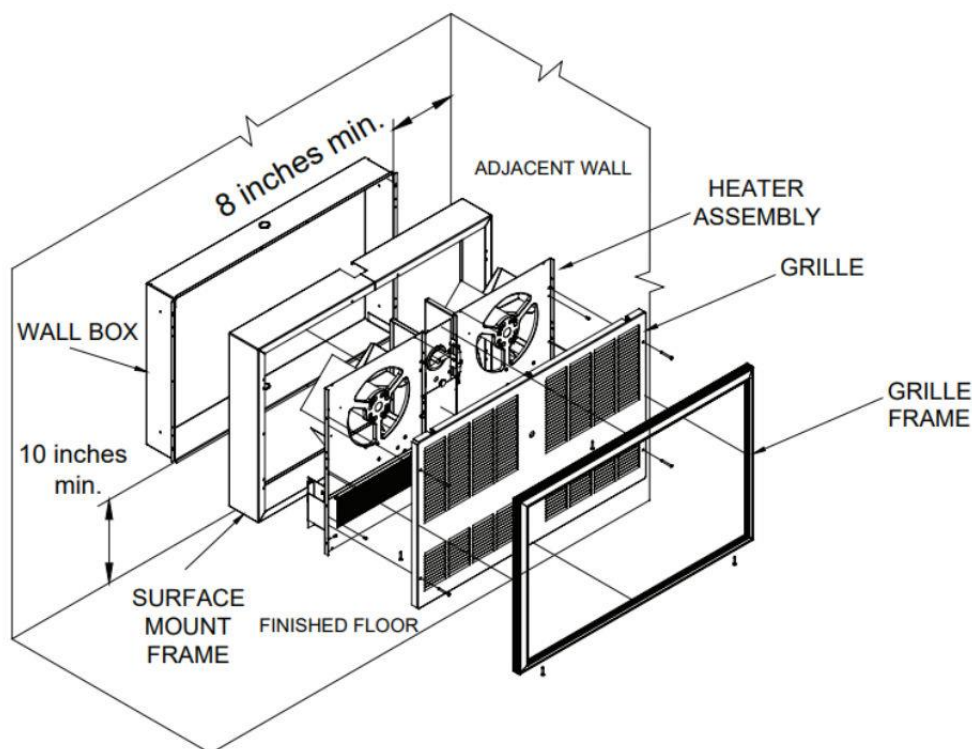

INSTALLATION

The 3340 series shall be installed according to manufacturers installation instructions, the N.E.C. and authorities having jurisdiction. All 3340 series heaters must be grounded per the N.E.C.

MOUNTING CLEARANCES

The 3340 series requires clearances of 8 inches from adjacent walls and 10 inches from the finished floor. Heater may be installed for top inlet, bottom discharge only.

SURFACE MOUNT APPLICATIONS

1. Determine location of heater. Note required clearances as stated above.
2. Mount the wall box with appropriate hardware for specific mounting surface. Holes are provided in the wall box. Knockouts are provided on the top and bottom of the wall box. Power may enter from either the top or bottom. If power wiring is entering on bottom, leads must be long enough to reach top of heater plus 6 inches.
3. Place the surface mount frame over the wall box.
4. Place heater assembly into wall box, align heater mounting holes with surface mounting frame and wall box. Re-install all screws.
5. Install power wiring. Refer to **WIRING SECTION** for details. **NOTE: REMEMBER TO TURN POWER SWITCH ON BEFORE INSTALLING GRILLE, MAKE SURE MAIN BREAKER IS OFF.**
6. Install grille and grille frame.
7. For operating instructions see **OPERATION SECTION**.