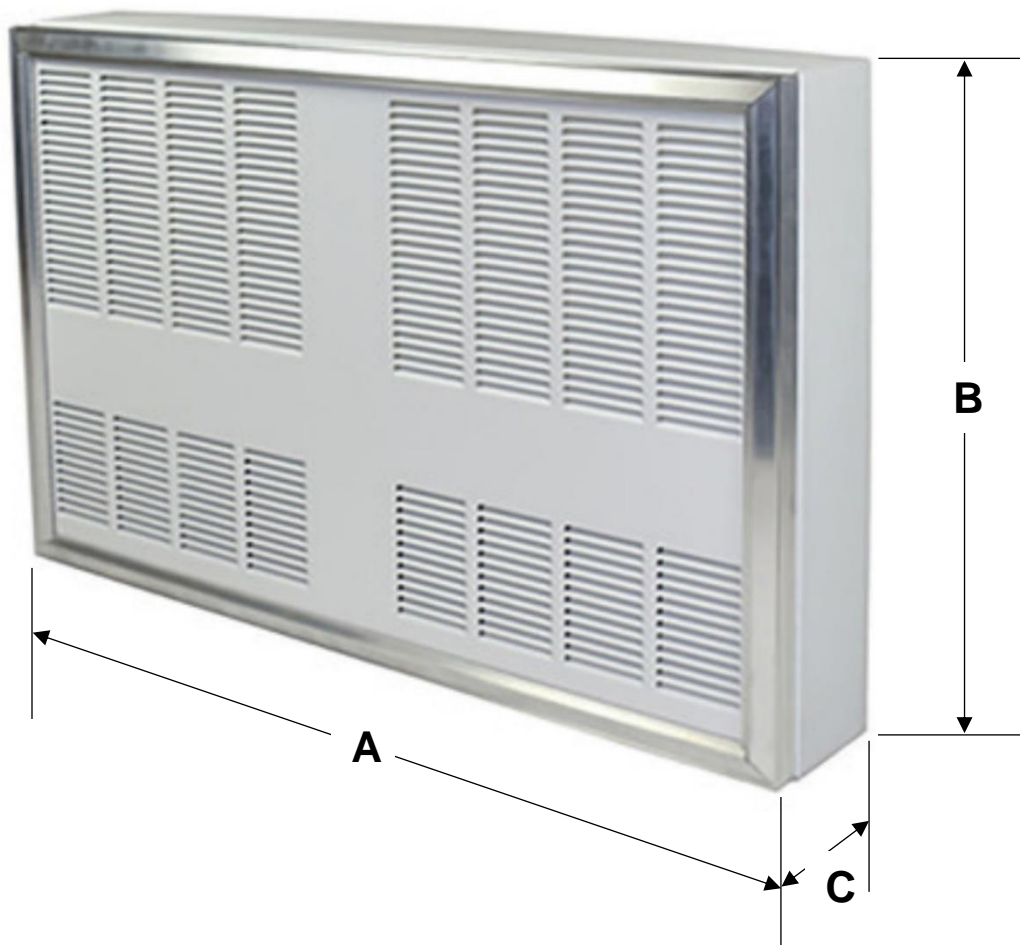

3340 Series Heavy Duty Wall Heater Color White

Data Sheet

Dimensions (in) 3340 Series Heavy Duty Wall Heater Color White

Item #	A	B	C
USSDY-001 a USSDY-009	31	20	4