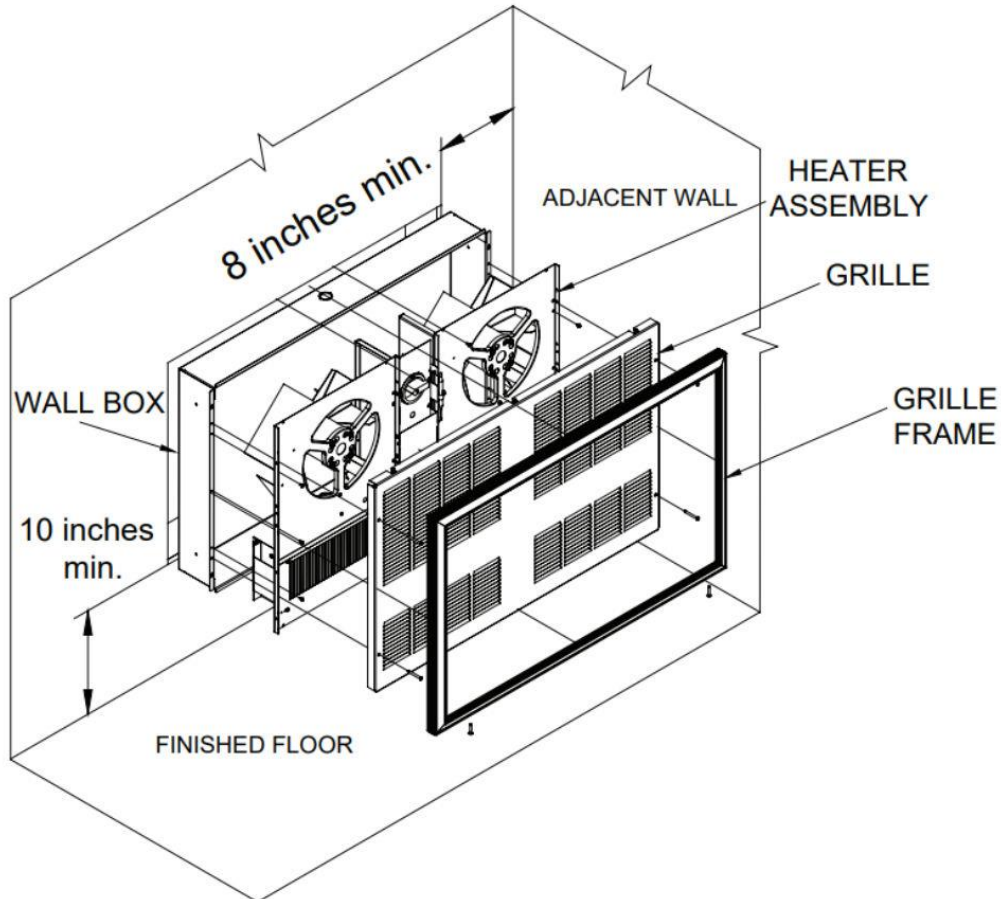

1. Determine location of heater. Note required clearances as stated above.
2. Mount the wall box with appropriate hardware for specific mounting surface. Holes are provided in the wall box. Knockouts are provided on the top and bottom of the wall box. Power may enter from either the top or bottom. If power wiring is entering on bottom, leads must be long enough to reach top of heater plus 6 inches.
3. Place the surface mount frame over the wall box.
4. Place heater assembly into wall box, align heater mounting holes with surface mounting frame and wall box. Re-install all screws.
5. Install power wiring. Refer to **WIRING SECTION** for details. **NOTE: REMEMBER TO TURN POWER SWITCH ON BEFORE INSTALLING GRILLE, MAKE SURE MAIN BREAKER IS OFF.**
6. Install grille and grille frame.
7. For operating instructions see **OPERATION SECTION**.

**RECESSED MOUNTING**

1. Determine location of heater. Note required clearances as stated above.
2. Mount the wall box with appropriate hardware for specific mounting surface. Holes are provided in the wall box. Knockouts are provided on the top and bottom of the wall box. Power may enter from either the top or bottom. Rough in hole dimensions are 30-1/2 inches wide x 19-1/2 inches high.
3. The 3340 series is designed for recessing in a 4 inch wall. For semi-recessed installations (2 inches max.) use surface mounting frame 3340EX16.
4. Mount the wall box. Route power wiring into box. If power wiring is entering on bottom, leads must be long enough to reach top of heater plus 6 inches.
5. Place heater assembly into wall box, align heater mounting holes with surface mounting frame (if required) and wall box. Re-install all screws.
6. Install power wiring. Refer to **WIRING SECTION** for details. **NOTE: REMEMBER TO TURN POWER SWITCH ON BEFORE INSTALLING GRILLE MAKE SURE MAIN BREAKER IS OFF.**
7. Install grille and grille frame.
8. For operating instructions see **OPERATION SECTION**.