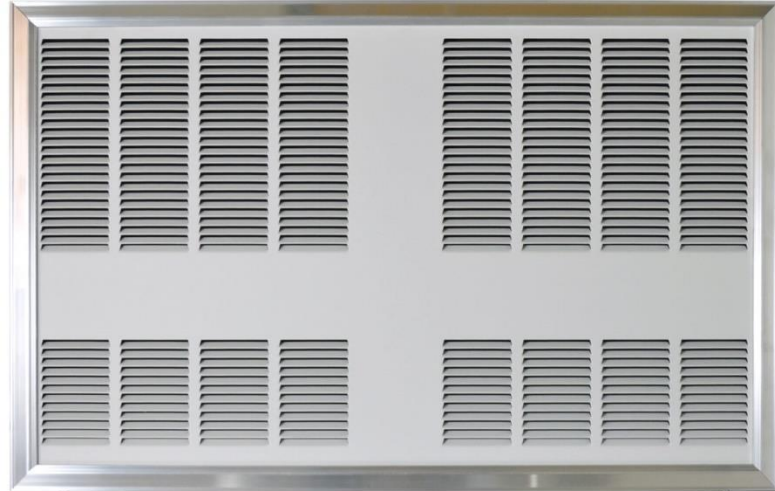

**Product Applications 3340 Series Heavy Duty Wall Heater
Color White**

Furnish and install heavy-duty forced air wall heaters, where specified. The heaters shall be constructed of a heavy 18 gauge steel housing with an extruded Aluminum frame. The rough-in dimensions are 30 1/2" Wide x 19 1/2" High x 4" Deep. The units shall be available in ratings of 6000, 8000, & 9600 watts at 208 volt (1 or 3Ø), 240 volt (1 or 3Ø), 277 volt (1Ø), & 480 volt (1 or 3Ø).

The heaters shall have (2) low-speed 600 RPM, 4-pole motors which drives vane axial blowers to deliver a quiet 350 CFM of down flow air. The two heating elements shall be of the sealed tubular type with large, parallel steel fins for quick heat transfer. Units shall have as a standard, a manual reset thermal overload cut-off for added safety, fan delay switch, and manual disconnect switch.

Optional built-in tamper proof thermostat which shall be calibrated to provide a range of 0°F. to 110°F. An optional 24 volt control relay* shall be installed for control from building management system (BMS). Optional accessory shall include a semi-recess mounting adapter and a 16 gauge heavy duty grille. All heaters shall be listed by ETL.

Warranties 3340 Series Heavy Duty Wall Heater Color White

Manufacturer's Limited Warranty: 1 Year.