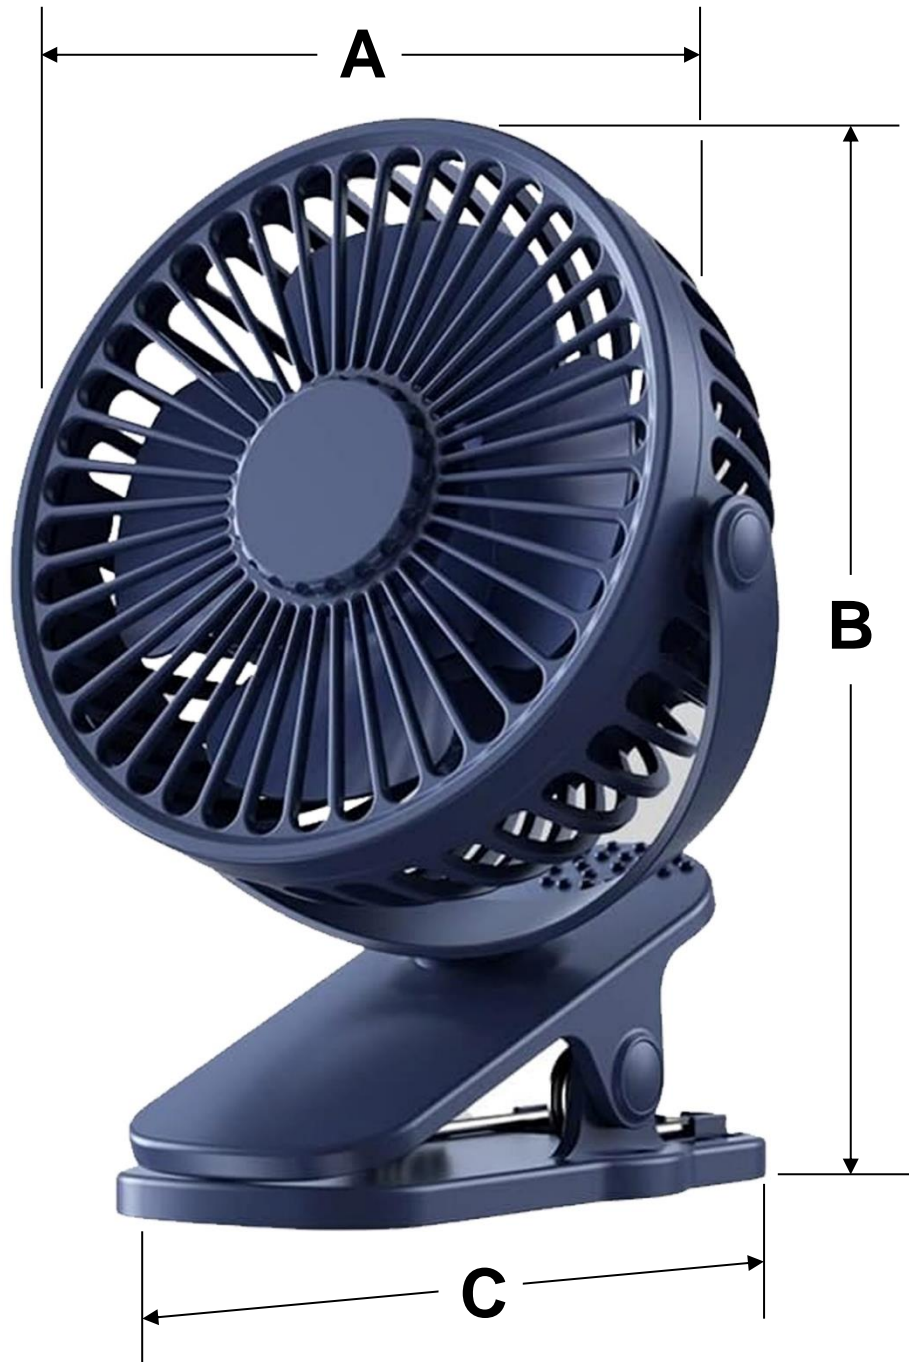

Dimensiones Específicas de los Ventiladores de Escritorio, MiniBreezeBlue en mm.

Clave	ØA	B	C
MXBBZ-001 a MXBBZ-005	110	158	115