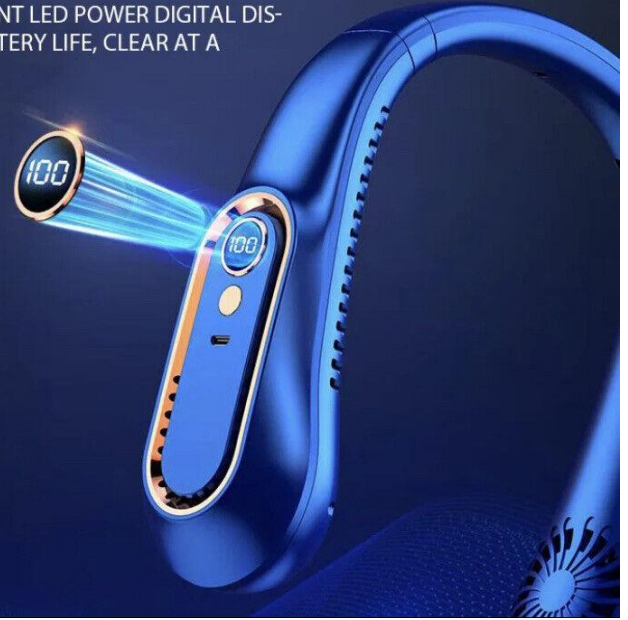

### ELECTROPLATED KEY DISPLAY SCREEN

INTELLIGENT LED POWER DIGITAL DISPLAY, BATTERY LIFE, CLEAR AT A GLANCE