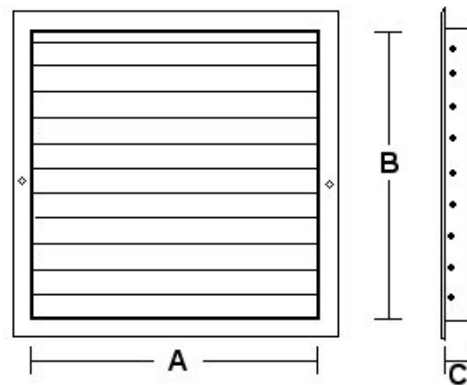

Características Técnicas Generales

Clave	Cuadrado		Rectangular		Fondo		Capacidad Máxima de Difusión m³/hr	Peso y dimensiones con empaque de plástico.	
	AxB mm	AxB pulg	AxB mm	AxB pulg	C mm	C pulg			
RFW-191	---	---	1168x609	46x24	25	1	3830	5.52	117x61x3
RFW-192	---	---	1168x660	46x26	25	1	4149	5.98	117x67x3
RFW-193	---	---	1168x711	46x28	25	1	4668	6.44	117x72x3
RFW-194	---	---	1168x762	46x30	25	1	5174	6.97	117x77x3
RFW-195	---	---	1219x152	48x6	25	1	999	1.44	122x16x3
RFW-196	---	---	1219x203	48x8	25	1	1332	1.92	122x21x3
RFW-197	---	---	1219x254	48x10	25	1	1665	2.40	122x26x3
RFW-198	---	---	1219x304	48x12	25	1	1998	2.88	122x31x3
RFW-199	---	---	1219x355	48x14	25	1	2331	3.36	122x36x3
RFW-200	---	---	1219x406	48x16	25	1	2664	3.84	122x41x3
RFW-201	---	---	1219x457	48x18	25	1	2997	4.32	122x46x3
RFW-202	---	---	1219x508	48x20	25	1	3330	4.80	122x51x3
RFW-203	---	---	1219x558	48x22	25	1	3663	8.25	122x56x3
RFW-204	---	---	1219x609	48x24	25	1	3996	5.76	122x61x3
RFW-205	---	---	1219x660	48x26	25	1	4329	6.24	122x67x3
RFW-206	---	---	1219x711	48x28	25	1	4662	6.72	122x72x3
RFW-207	---	---	1219x762	48x30	25	1	4987	7.10	122x77x3

Dimensiones (mm)