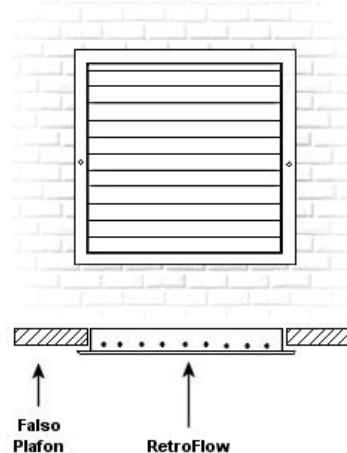

Montaje

▶ Perforar pared al tamaño correspondiente de la rejilla y fijar.

▶ Perforar panel o tabla roca, al tamaño correspondiente de la rejilla y fijar contra el ducto.