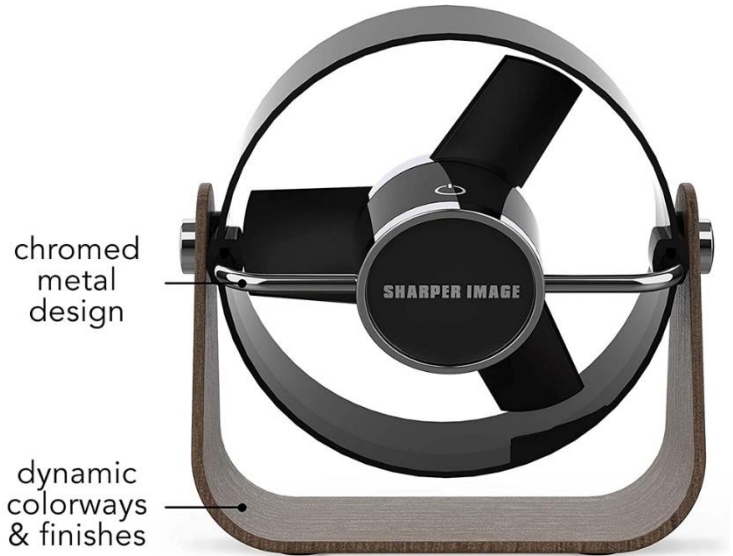

## Galería del Ventilador de Escritorio, LuxaBreezeBlack.

**SOFT BLADE DESIGN**  
 Stylish and safe to the touch.

**CUSTOMIZE YOUR COMFORT**  
 Keep your area cool with simple to use controls.