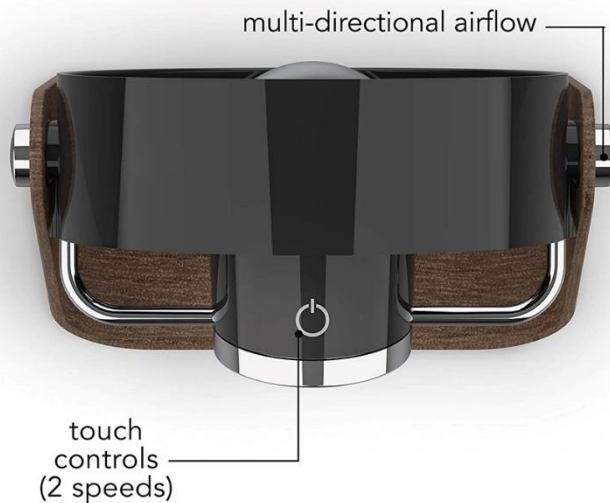

## Galería del Ventilador de Escritorio, LuxaBreezeBlack.

**SOFT BLADE DESIGN**  
 Stylish and safe to the touch.

**CUSTOMIZE YOUR COMFORT**  
 Keep your area cool with simple to use controls.