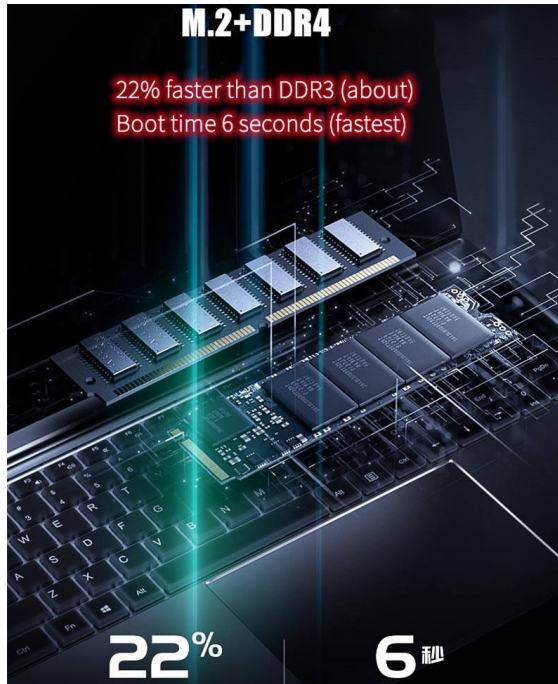

Galería de Imágenes de la Computadora Portátil Profesional, RedSlim

Corrección de Ficha Técnica	Autor	Descripción del Error	Vo. Bo. Supervisor
V1	Arell Romero	Ninguna	Jessica Lorenzo

(55) 5822-1516
ventas@ventdepot.com
www.ventdepot.com

Escanea y Paga
Desde tu Celular