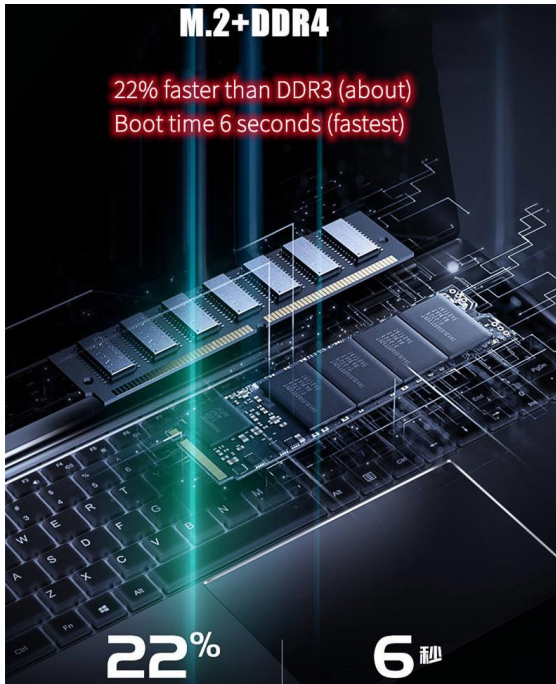

Galería de Imágenes de las Laptops con Teclado Iluminado, GraySlim

Large key cap + large key distance
Full size backlit keyboard

Rebound more comfortable
Input feel better
More accurate control