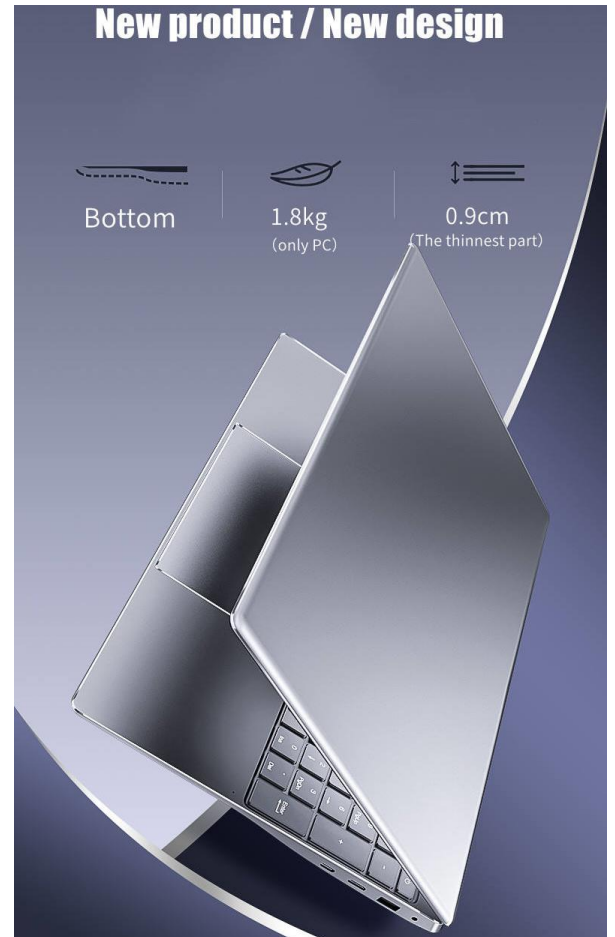

Características Técnicas Específicas de las Laptop para Trabajos Profesionales, ClassicGray

Clave	Procesador	Memoria DDR4 RAM	Disco Duro Sólido SSD		Tamaño de la Pantalla	Velocidad de Procesador	Sistema Operativo	Batería	Duración media de la Batería	Peso y Dimensiones con empaque cm				
		GB	GB	TB	in	GHz		mAh	Hrs.	Kg	Lb	Base	Alto	Ancho
MXCGY-002	Intel Core i3	16	512	-	15.6	1.8	Windows 10	8000	8 a 10	3	6.6	36	24	20
MXCGY-003	Intel Core i3	16	-	1	15.6	1.8	Windows 10	8000	8 a 10	3	6.6	36	24	20
MXCGY-004	Intel Core i3	16	-	2	15.6	1.8	Windows 10	8000	8 a 10	3	6.6	36	24	20

Galería de Imágenes de las Laptop para Trabajos Profesionales, ClassicGray