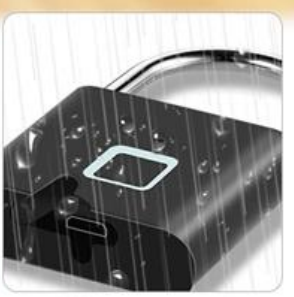

Waterproof

Versión de Corrección	Nombre del Autor	Descripción del Error	Descripción de la Corrección	Vo.Bo. Supervisor
V1	Jessica Lorenzo	Ficha Nueva	Ninguna	J.D.