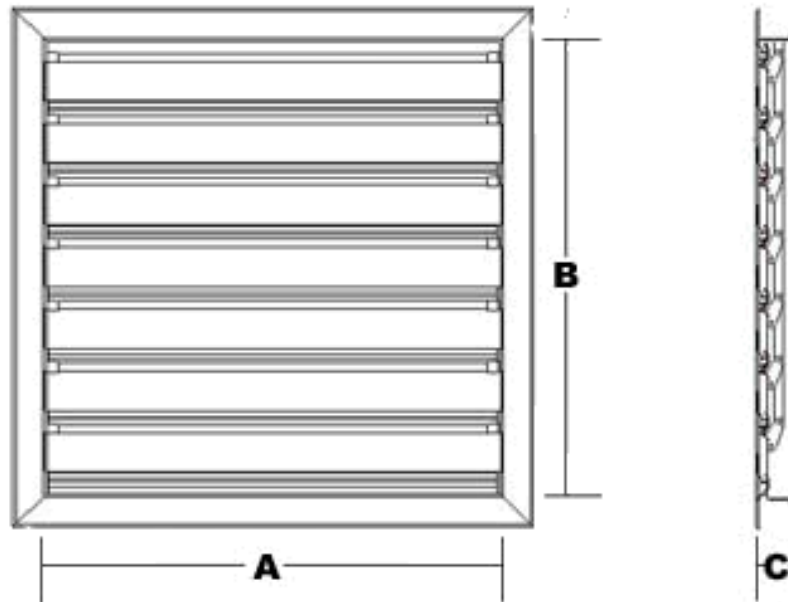

Características Técnicas Específicas

Clave	Material	[Icono]		[Icono]		Fondo		Peso y Dimensiones con Empaque Plástico	
		A x B	A x B	A x B	A x B	C	C	Kg	cm
		mm	pulg	mm	pulg	mm	pulg		
MXBCP-196	Acero	---	---	1143x991	45x39	25	1	13.82	119x104x6
MXBCP-197	Aluminio	---	---	1219x991	48x39	25	1	5.08	127x104x6
MXBCP-198	Acero	---	---	1219x991	48x39	25	1	14.74	127x104x6
MXBCP-199	Aluminio	1067x1067	42x42	---	---	25	1	4.79	111x111x6
MXBCP-200	Acero	1067x1067	42x42	---	---	25	1	13.89	111x111x6
MXBCP-201	Aluminio	---	---	1143x1067	45x42	25	1	5.13	119x111x6
MXBCP-202	Acero	---	---	1143x1067	45x42	25	1	14.88	119x111x6
MXBCP-203	Aluminio	---	---	1219x1067	48x42	25	1	5.47	127x111x6
MXBCP-204	Acero	---	---	1219x1067	48x42	25	1	15.86	127x111x6
MXBCP-205	Aluminio	1143x1143	45x45	---	---	25	1	5.49	119x119x6
MXBCP-206	Acero	1143x1143	45x45	---	---	25	1	15.94	119x119x6
MXBCP-207	Aluminio	---	---	1219x1143	48x45	25	1	5.86	127x119x6
MXBCP-208	Acero	---	---	1219x1143	48x45	25	1	17.01	127x119x6
MXBCP-209	Aluminio	1219x1219	48x48	---	---	25	1	6.25	127x127x6
MXBCP-210	Acero	1219x1219	48x48	---	---	25	1	18.14	127x127x6

Dimensiones (mm)