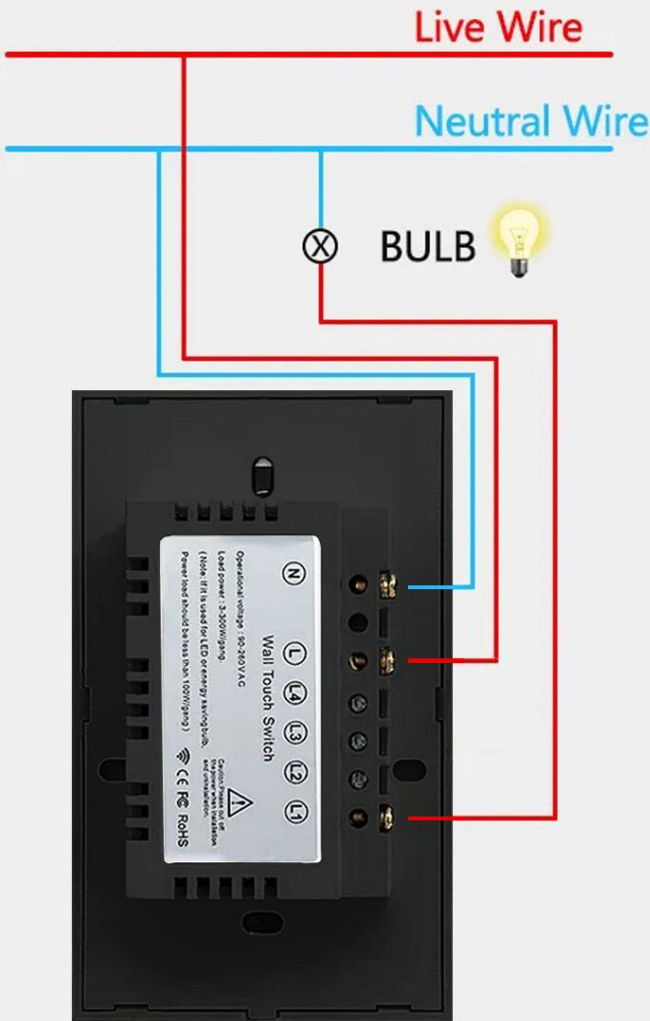

Dimensiones Específicas del Interruptor de Luz, Tuy1Black en mm.

Clave	A	B	C	D	E
MXTUA-001 a MXTUA-005	72	120	70	8	33

Tuy1Black

Ficha Técnica.

Galería del Interruptor de Luz, Tuy1Black.

Voice Control

Works with Amazon Alexa

Work with the Google Assistant

WiFi
tuya
Works with Amazon Alexa
Work with the Google Assistant

Galería del Interruptor de Luz, Tuy1Black.

Wiring diagram

Single fire zero fire universal

1 Need Neutral

2 NO Need Neutral