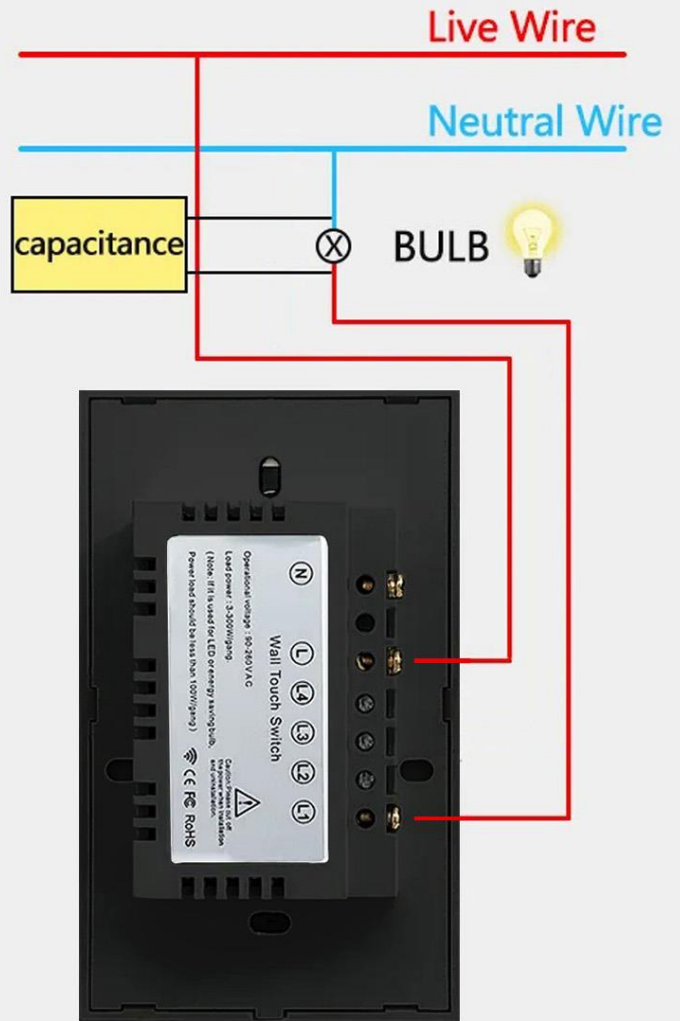

Dimensiones Específicas del Interruptor de Luz, Tuy1Black en mm.

Clave	A	B	C	D	E
MXTUA-001 a MXTUA-005	72	120	70	8	33

Tuy1Black

Ficha Técnica.

Galería del Interruptor de Luz, Tuy1Black.

Voice Control

Works with Amazon Alexa

Work with the Google Assistant

WiFi
tuya
Works with Amazon Alexa
Work with the Google Assistant

Galería del Interruptor de Luz, Tuy1Black.

Wiring diagram

Single fire zero fire universal

1 Need Neutral

2 NO Need Neutral